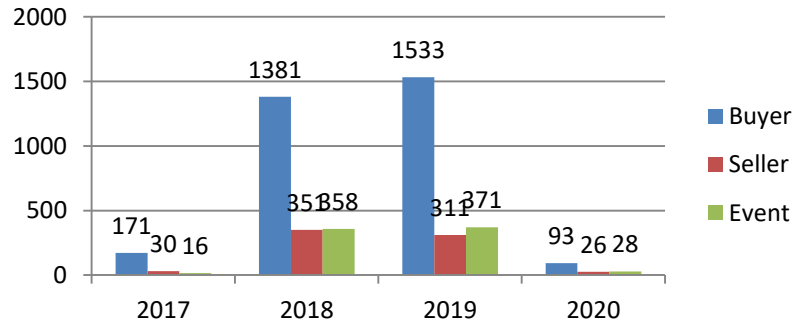

Training – Status Update

27th Jan to 01st Feb 2020

Training Session Update

Training session for WE 01st Feb 2020

	#TRG				Participant Count			
	Buyer	Seller	#Event	#Total	Buyer	Seller	Event	Total
MoU Total	12	3	8	23	557	120	1650	2327
Non-MoU Total	5	0	0	5	56	0	0	56
Grand Total	17	3	8	28	613	120	1650	2383

Training sessions conducted in past 4 week

	#TRG	#Event	Total Participants
WE 04 th Jan 2020	15	1	374
WE 11 th Jan 2020	33	4	2400
WE 18 th Jan 2020	18	6	1275
WE 25 th Jan 2020	33	9	2109

Training session Conducted from Nov 2017 to 01st Feb 2020