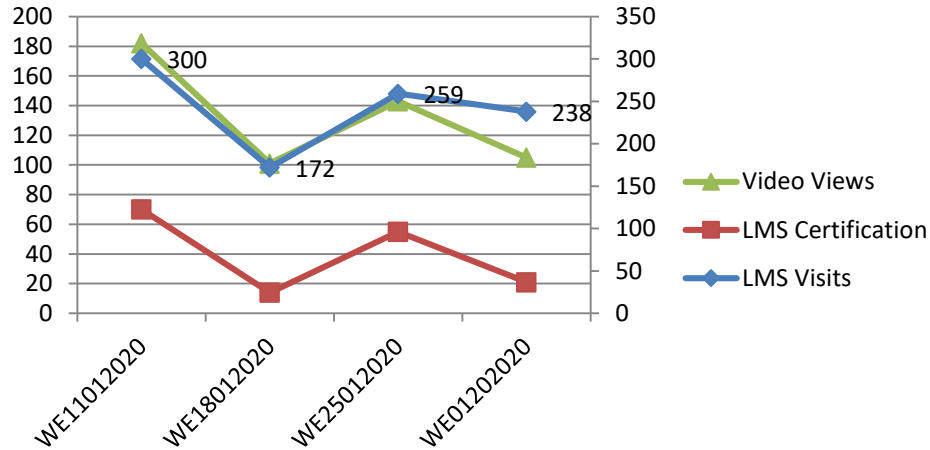

LMS Usage Trend - 4 Week Summary

LMS Weekly Status (Current vs. Previous week)

	WE01022020			WE25012020		
	Buyer	Seller	Institute	Buyer	Seller	Institute
Visits	105	113	20	87	95	77
Silver Certificates	5	7	2	3	6	24
Gold Certificates	4	1	2	4	6	12
Video Views	39	41	4	55	32	1