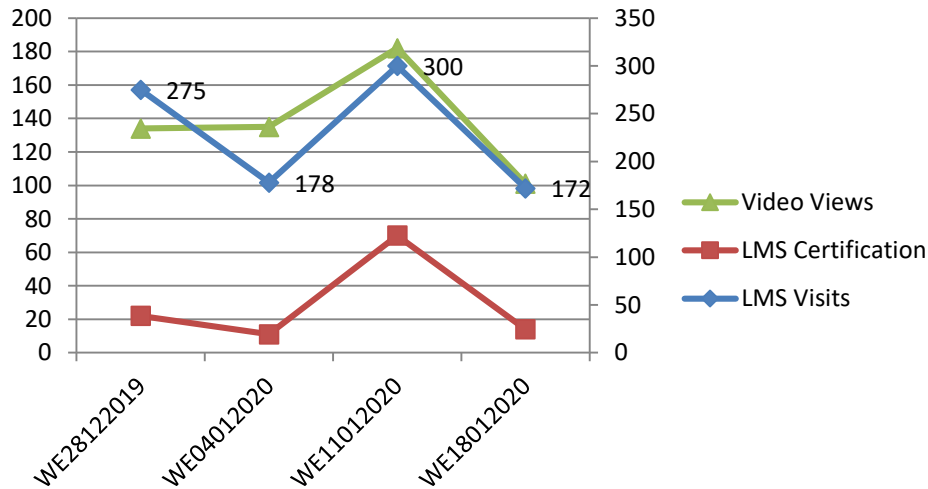

LMS Usage Trend - 4 Week Summary

LMS Weekly Status (Current vs. Previous week)

	WE18012020			WE11012020		
	Buyer	Seller	Institute	Buyer	Seller	Institute
Visits	67	84	21	80	116	104
Silver Certificates	0	10	0	3	11	23
Gold Certificates	0	4	0	2	8	23
Video Views	33	53	1	45	66	1