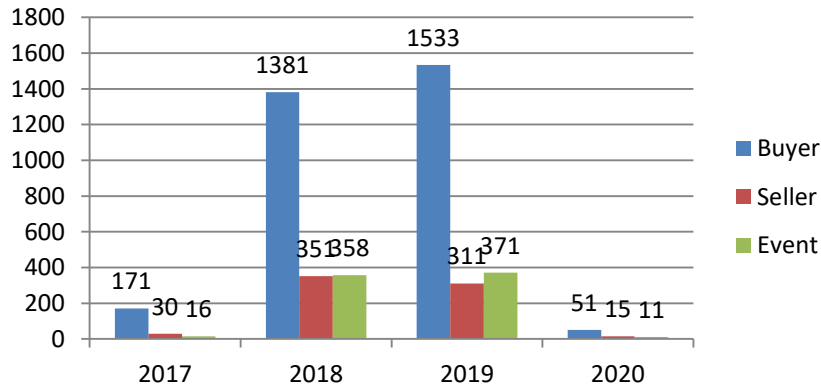

Training – Status Update

13th Jan to 18th Jan 2020

Training Session Update

Training session for WE 18th Jan 2020

	#TRG				Participant Count			
	Buyer	Seller	#Event	#Total	Buyer	Seller	Event	Total
MoU Total	9	4	2	15	166	53	320	539
Non-MoU Total	5	0	4	9	268	0	468	736
Grand Total	14	4	6	24	434	53	788	1275

Training sessions conducted in past 4 week

	#TRG	#Event	Total Participants
WE 21 st Dec 2019	40	10	2980
WE 28 th Dec 2019	34	3	1317
WE 04 th Jan 2020	15	1	374
WE 11 th Jan 2020	33	4	2400

Training session Conducted from Nov 2017 to 18th Jan 2020