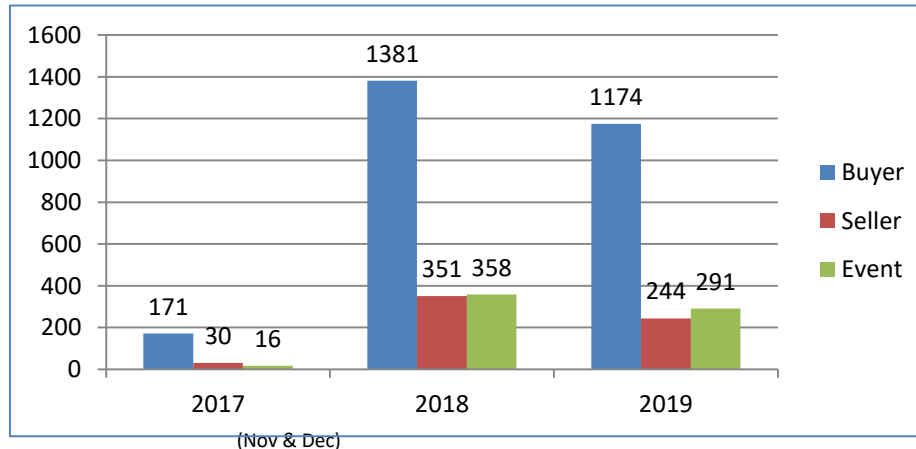

Training – Status Update

07th Oct to 12th Oct 2019

Training Session Update

Training session for WE 12th Oct 2019

	#TRG				Participant Count			
	Buyer	Seller	#Event	#Total	Buyer	Seller	Event	Total
MoU Total	13	1	1	15	364	1	140	505
Non-MoU Total	15	2	3	20	687	82	195	964
Grand Total	28	3	4	35	1051	83	335	1469

Training sessions conducted in past 4 week

	#TRG	#Event	Total Participants
WE 14 th Sep 2019	22	6	1140
WE 21 st Sep 2019	47	6	2520
WE 28 th Sep 2019	47	7	1755
WE 05 th Oct 2019	12	2	678

Training session Conducted from Nov 2017 to 12th Oct 2019

Spot Registration *	
Buyer	8
Seller	8

#Trg/Event Count	4016
#Participant Count	172523

Training/Event plan for next 4 week

Planned Training/Event	
WE 19 th Oct 2019	45
WE 26 th Oct 2019	25
WE 02 nd Nov 2019	7
WE 09 th Nov 2019	0