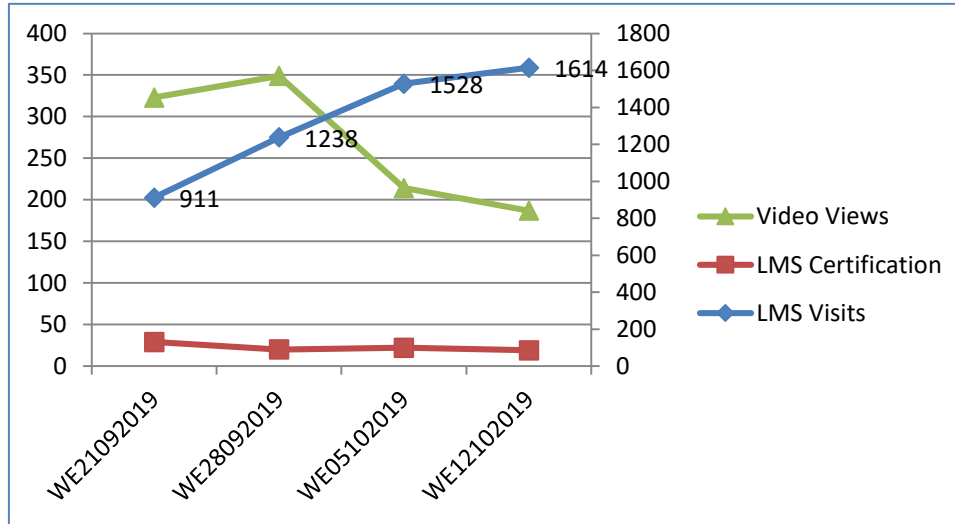

Summary of LMS activity:

- Training Feedback Submission & Participation Certification Live
- Webinar Archive Live

LMS Usage Trend - 4 Week Summary

LMS Weekly Status (Current vs. Previous week)

	WE12102019			WE05102019		
	Buyer	Seller	Institute	Buyer	Seller	Institute
Visits	619	659	336	692	614	222
Silver Certificates	3	8	2	3	3	6
Gold Certificates	0	4	2	2	2	6
Video Views	77	89	2	76	109	7