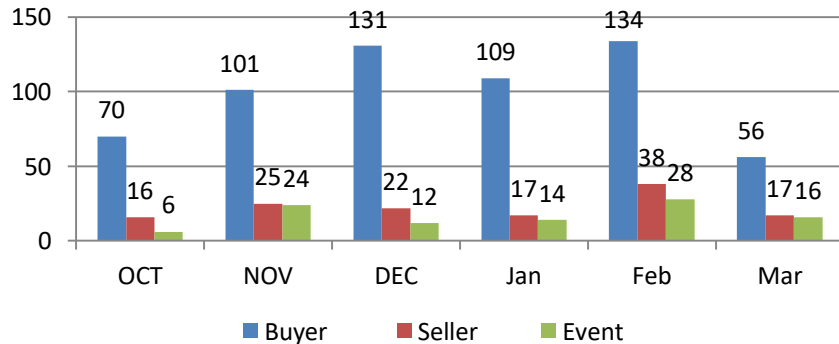

Weekly Training Report

27th Mar to 01st Apr 2023

Training Session Update

Training session for WE 01st Apr 2023

	#TRG				Participant Count			
	Buyer	Seller	#Event	#Total	Buyer	Seller	Event	Total
MoU Total	8	2	-	10	269	51	-	320
Non-MoU Total	-	-	-	-	-	-	-	-
Grand Total	8	2	-	10	269	51	-	320

Training session Conducted from Aug 2022 to 01 Apr 2023

Training sessions conducted in past 4 week

	#TRG	#Event	Total Participants
WE 04 Mar 2023	33	9	2319
WE 11 Mar 2023	13	7	1319
WE 18 Mar 2023	34	6	1880
WE 25 Mar 2023	9	1	594