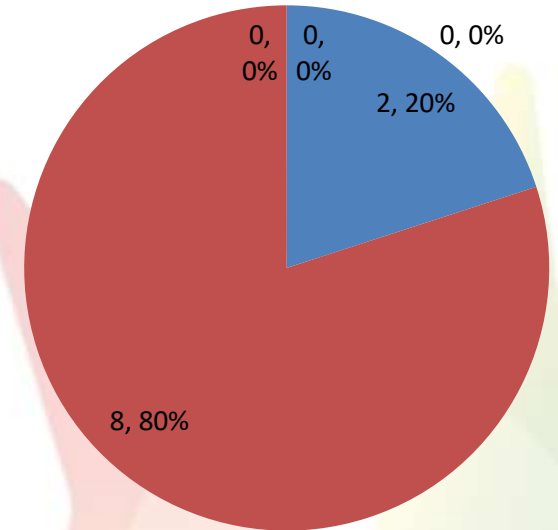

Special Drives for SHG/Weavers/Artisans/ODOP/MSE

Special Training/Event	
SHG	-
Artisans/Weavers	-
MSE	-
ODOP	-

#Trg/Event Count	10548
#Prtcipant Count	538284

*As per data provided by business facilitators

State Wise Coverage

Zone	State Names	#TRG		#Event	Participant Count			
		Buyer	Seller		Buyer	Seller	Event	Total
North	Delhi	4	2		77	51		128
East	Jharkhand	2	0		62	0		62
North	Jammu & Kashmir	2	0		130	0		130
North	Himachal Pradesh							0
North	Uttarakhand							0
North	Punjab							0
North	Chandigarh							0
North	Haryana							0
North	Uttar Pradesh							0
East	Bihar							0
East	Odisha							0
North	Madhya pradesh							0
East	Chhattisgarh							0
West	Gujarat							0
West	Maharashtra							0
South	Tamil Nadu							0
South	Telangana							0
East	West Bengal							0
South	Andhra Pradesh							0
North								0
East	North East							0
South	Karnataka							0
South	Kerala							0
North	Rajasthan							0
Mou Total		8	2	0	269	51	0	320