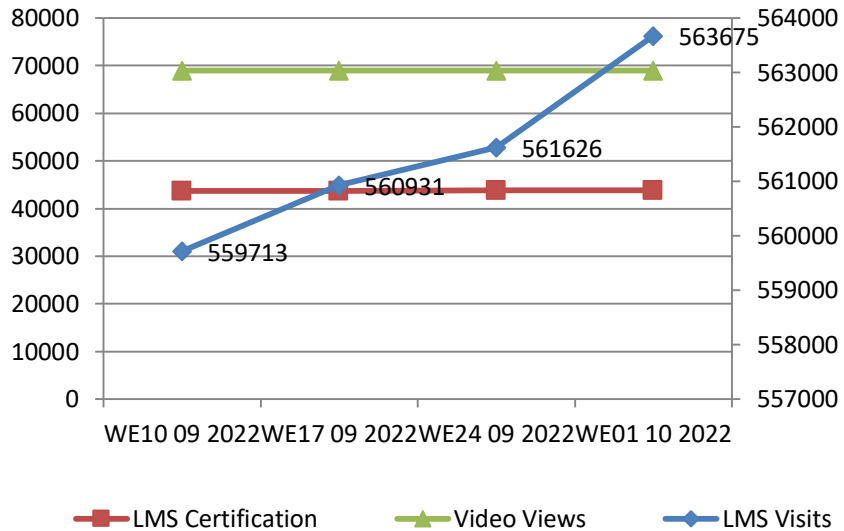

LMS Usage Trend - 4 Week Summary

LMS Weekly Status (Current vs. Previous week)

	WE01102022			WE24092022		
	Buyer	Seller	Institute	Buyer	Seller	Institute
Visits	276986	177583	109106	276074	177259	108293
Silver Certificates	14744	7171	2778	14719	7167	2752
Gold Certificates	12322	4769	2097	12301	4766	2070
Video Views	38053	19658	11330	38053	19658	11330