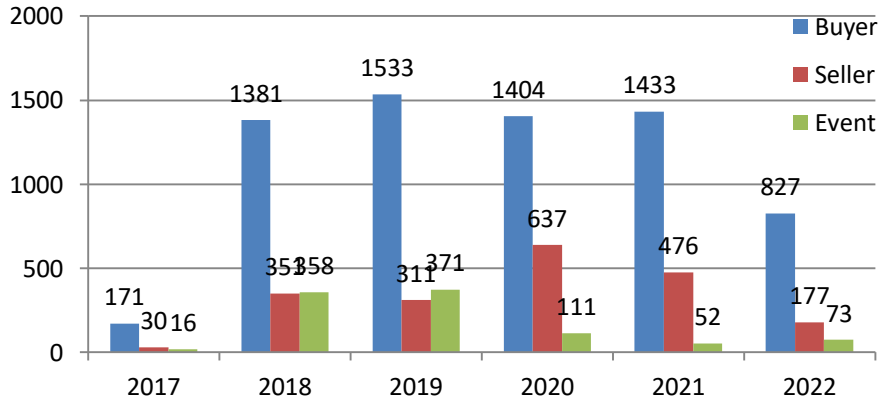

Training – Status Update

26th Sep to 01st Oct 2022

Training Session Update

Training session for WE 01st Oct 2022

	#TRG				Participant Count			
	Buyer	Seller	#Event	#Total	Buyer	Seller	Event	Total
MoU Total	35	7	15	57	2,640	214	1,423	4,277
Non-MoU Total	-	-	-	-	-	-	-	-
Grand Total	35	7	15	57	2,640	214	1,423	4,277

Training sessions conducted in past 4 week

	#TRG	#Event	Total Participants
WE 03 Sep 2022	35	1	1603
WE 10 Sep 2022	25	3	1967
WE 17 Sep 2022	17	3	2541
WE 24 Sep 2022	16	14	1563

Training session Conducted from Nov 2017 to 01 oct 2022