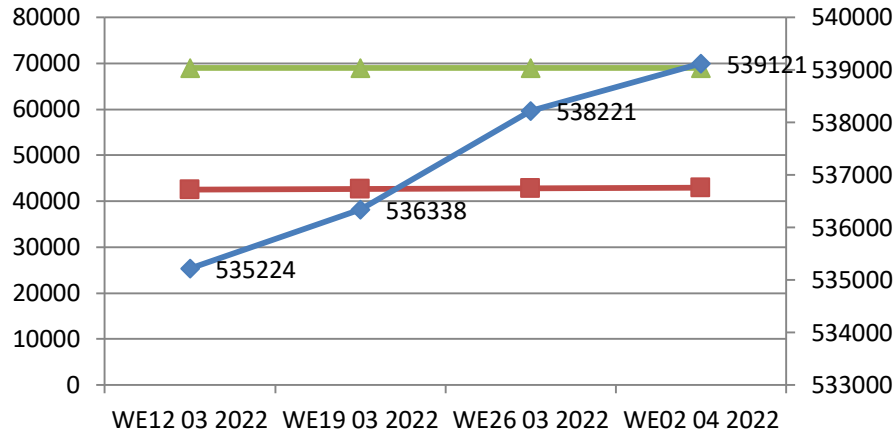

*As per data provided by business facilitators

State Wise Coverage

MoU States Coverage

State Names	#TRG		#Event	Participant Count			
	Buyer	Seller		Buyer	Seller	Event	Total
Gujarat	22	9		977	430		1,487
Telangana	9	2		360	60		420
Madhya pradesh	7	0		186	0		186
Daman & Diu	4	0		285	0		285
Kerala	2	0	1	40	0	150	190
Delhi	1	1		44	50		94
West Bengal	1	0	1	15	0	45	60
Karnataka	1	0		40	0		40
Odisha	0	1		0	45		45
Himachal Pradesh							
Uttarakhand							
Punjab							
Chandigarh							
Haryana							
Uttar Pradesh							
Bihar							
Jharkhand							
Chhattisgarh							
Maharashtra							
Tamil Nadu							
Andhra Pradesh							
Puducherry							
North East							
MoU Total	47	13	2	1947	585	195	2727

Non-MoU States Coverage

State Names	#TRG Buyer	#TRG Seller	#Event Count	Buyer	Seller	Event	Total
Sikkim	0	0	0	0	0	0	0
Non-MoU Total	0	0	0	0	0	0	0

*North East(Assam, Manipur, Arunachal Pradesh, Nagaland, Tripura, Meghalaya)

** No Business Facilitator is deputed in the state. Training/Event is conducted as per request received from state.

LMS Usage Trend - 4 Week Summary

■ LMS Certification
 ▲ Video Views
 ◆ LMS Visits

LMS Weekly Status (Current vs. Previous week)