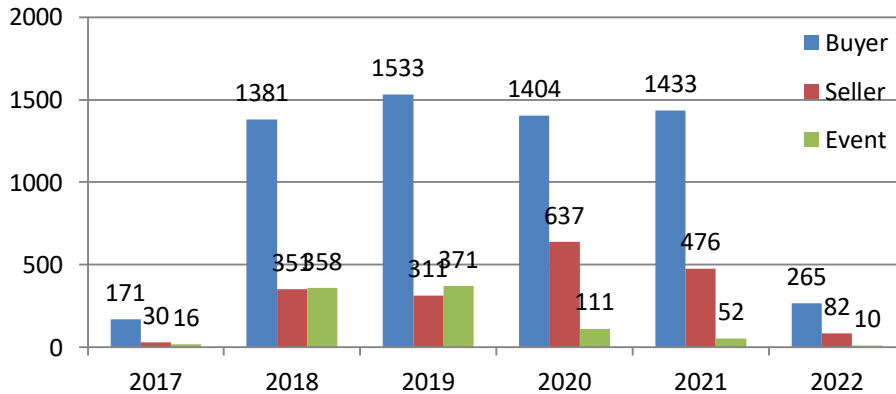

Training – Status Update

28th March to 02nd April 2022

Training Session Update

Training session for WE 02nd April 2022

	#TRG				Participant Count			
	Buyer	Seller	#Event	#Total	Buyer	Seller	Event	Total
MoU Total	47	13	2	62	1,947	585	195	2,727
Non-MoU Total	-	-	-	-	-	-	-	-
Grand Total	47	13	2	62	1,947	585	195	2,727

Training sessions conducted in past 4 week

	#TRG	#Event	Total Participants
WE 05 Mar 2022	24	0	1232
WE 12 Mar 2022	20	0	872
WE 19 Mar 2022	12	1	1373
WE 26 Mar 2022	28	2	6773

Training session Conducted from Nov 2017 to 02 April 2022