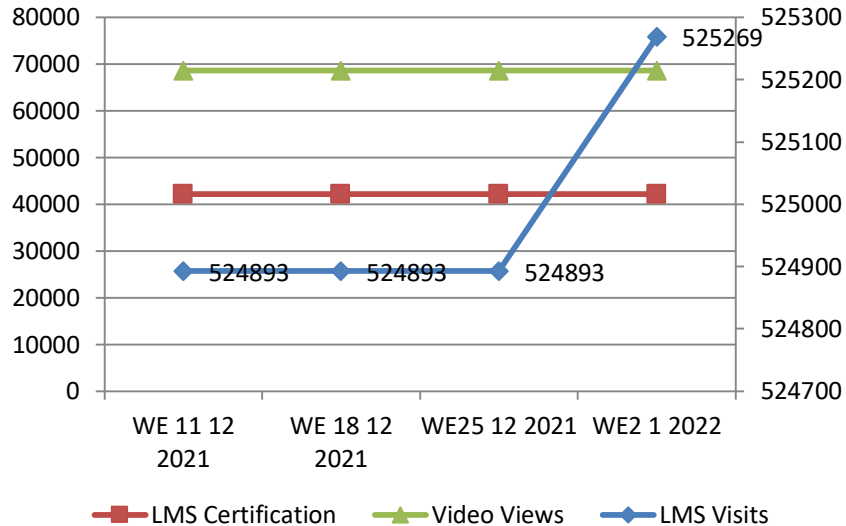

LMS Usage Trend - 4 Week Summary

LMS Weekly Status (Current vs. Previous week)

	WE 02 01 2022			WE 25 12 2021		
	Buyer	Seller	Institute	Buyer	Seller	Institute
Visits	261710	163720	99839	261591	163525	99777
Silver Certificates	14325	6716	2727	14325	6712	2727
Gold Certificates	11995	4390	2038	11993	4383	2038
Video Views	37813	19552	11330	37813	19552	11330