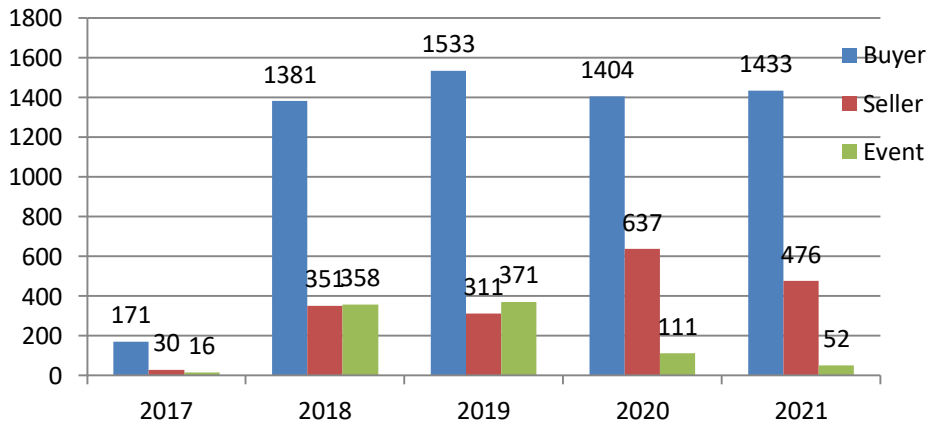

Training – Status Update

27 Dec 21 to 2 Jan 2022

Training Session Update

Training session for WE 02 Jan 2022

	#TRG				Participant Count			
	Buyer	Seller	#Event	#Total	Buyer	Seller	Event	Total
MoU Total	11	3	1	15	506	250	100	856
Non-MoU Total	-	-	-	-	-	-	-	-
Grand Total	11	3	1	15	506	250	100	856

Training sessions conducted in past 4 week

	#TRG	#Event	Total Participants
WE 4 Dec 2021	25		1330
WE 11 Dec 2021	25		978
WE 18 Dec 2021	18	2	1136
WE 25 Dec 2021	28	2	1262

Training session Conducted from Nov 2017 to 2 Jan 2022