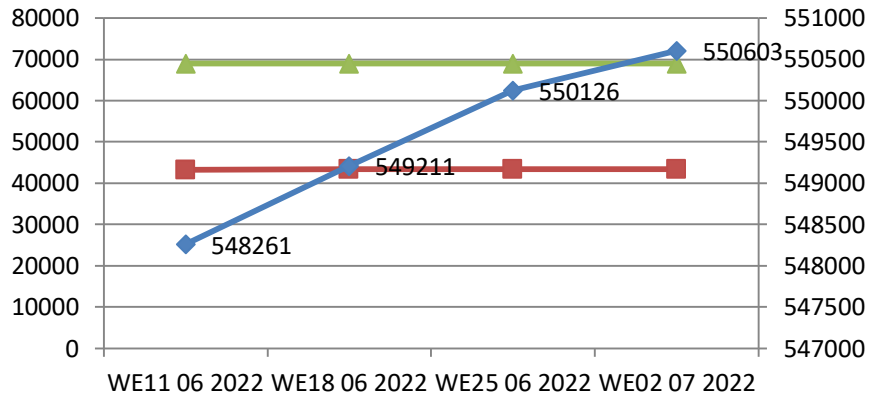

*As per data provided by business facilitators

State Wise Coverage

MoU States Coverage

State Names	#TRG		#Event	Participant Count			
	Buyer	Seller		Buyer	Seller	Event	Total
Delhi	5	1		102	85		187
Uttar Pradesh	3	0		532	0		532
North East	3	0		425	0		425
Karnataka	3	0		96	0		96
Madhya pradesh	2	0		8	0		8
Tamil Nadu	2	0		137	0		137
Haryana	1	0		42	0		42
West Bengal			1			80	80
Himachal Pradesh							
Uttarakhand							
Punjab							
Chandigarh							
Bihar							
Odisha							
Jharkhand							
Chhattisgarh							
Gujarat							
Maharashtra							
Telangana							
Andhra Pradesh							
Puducherry							
Kerala							
Rajasthan							
MoU Total	19	1	1	1342	85	80	1507

Non-MoU States Coverage

State Names	#TRG Buyer	#TRG Seller	#Event Count	Buyer	Seller	Event	Total
Sikkim	0	0	0	0	0	0	0
Non-MoU Total	0	0	0	0	0	0	0

*North East(Assam, Manipur, Arunachal Pradesh, Nagaland, Tripura, Meghalaya)
 ** No Business Facilitator is deputed in the state. Training/Event is conducted as per request received from state.

LMS Usage Trend - 4 Week Summary

■ LMS Certification
 ▲ Video Views
 ◆ LMS Visits

LMS Weekly Status (Current vs. Previous week)

	WE02072022			WE25062022		
	Buyer	Seller	Institute	Buyer	Seller	Institute
Visits	271334	173842	105427	271165	173599	105362
Silver Certificates	14625	7065	2742	14618	7052	2742
Gold Certificates	12236	4706	2063	12231	4694	2061
Video Views	38053	19658	11330	38053	19658	11330