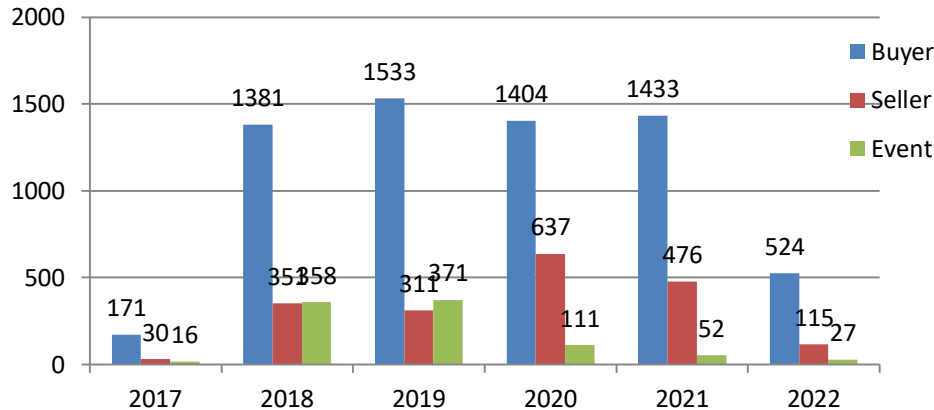

Training – Status Update

27th June to 02nd July 2022

Training Session Update

Training session for WE 02nd July 2022

	#TRG				Participant Count			
	Buyer	Seller	#Event	#Total	Buyer	Seller	Event	Total
MoU Total	19	1	1	21	1,342	85	80	1,507
Non-MoU Total	-	-	-	-	-	-	-	-
Grand Total	19	1	1	21	1,342	85	80	1,507

Training sessions conducted in past 4 week

	#TRG	#Event	Total Participants
WE 04 June 2022	18	-	1317
WE 11 June 2022	27	1	937
WE 18 June 2022	18	2	947
WE 25 June 2022	27	-	1227

Training session Conducted from Nov 2017 to 02 July 2022