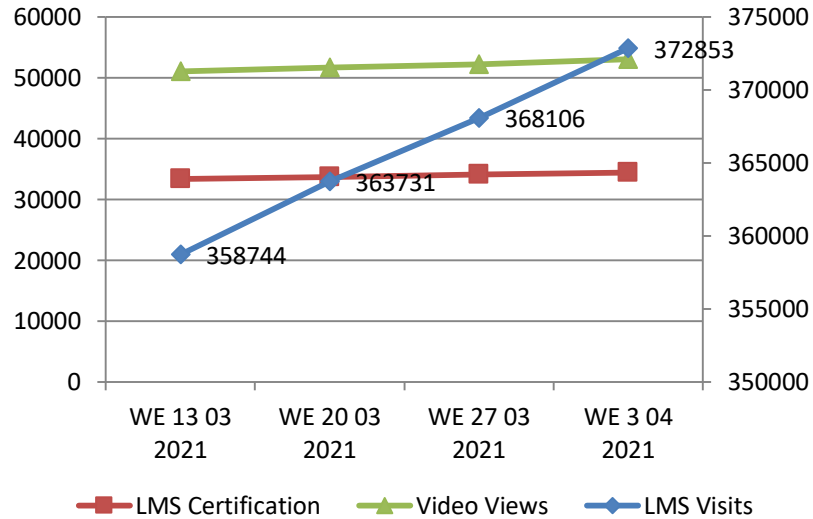

Training sessions conducted in past 4 week

	#TRG	#Event	Total Participants
WE 6 March 2021	58	2	1937
WE 13 March 2021	56	0	3522
WE 20 March 2021	66	2	4151
WE 27 March 2021	46	2	2314

Training session Conducted from Nov 2017 to 3 April 2021

Non-MoU States Coverage

State Names	#TRG		#Event	Participant Count			
	Buyer	Seller		Buyer	Seller	Event	Total
Sikkim	0	0	0	0	0	0	0
Non-MoU Total	0	0	0	0	0	0	0

*North East(Assam, Manipur, Arunachal Pradesh, Nagaland, Tripura, Meghalaya)

** No Business Facilitator is deputed in the state. Training/Event is conducted as per request received from state.

LMS Usage Trend - 4 Week Summary

LMS Weekly Status (Current vs. Previous week)

	WE 03 04 2021			WE 27 03 2021		
	Buyer	Seller	Institute	Buyer	Seller	Institute
Visits	211587	83722	77544	210076	81691	76339
Silver Certificates	12684	4377	2390	12635	4265	2355
Gold Certificates	10679	2542	1786	10647	2485	1751
Video Views	30342	12970	9759	29946	12641	9681