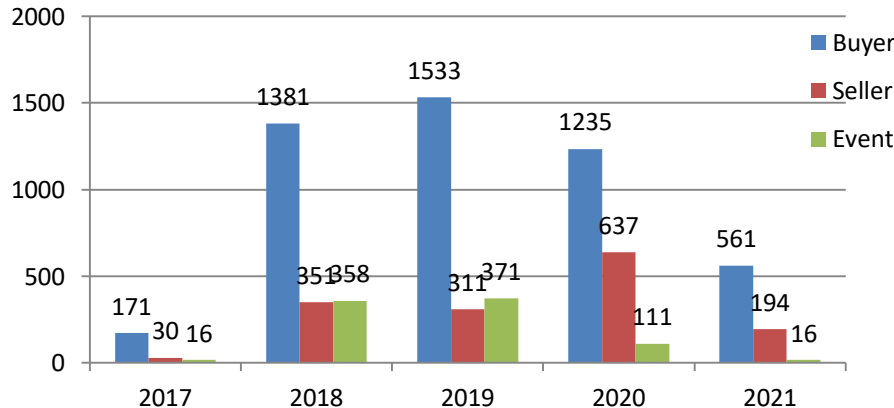

Training – Status Update

29th March to 3rd April 2021

Training Session Update

Training session for WE 3 April 2021

	#TRG				Participant Count			
	Buyer	Seller	#Event	#Total	Buyer	Seller	Event	Total
MoU Total	9	5	1	15	193	190	40	423
Non-MoU Total	-	-	-	-	-	-	-	0
Grand Total	9	5	1	15	193	190	40	423

Training sessions conducted in past 4 week

	#TRG	#Event	Total Participants
WE 6 March 2021	58	2	1937
WE 13 March 2021	56	0	3522
WE 20 March 2021	66	2	4151
WE 27 March 2021	46	2	2314

Training session Conducted from Nov 2017 to 3 April 2021