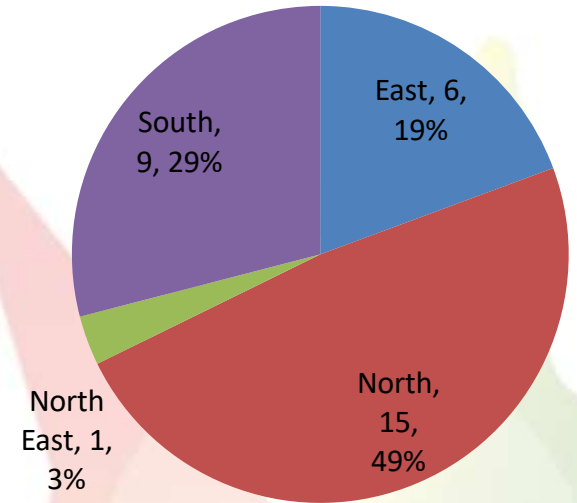

Training sessions conducted in past 4 week

	#TRG	#Event	Total Participants
WE 05 Nov 2022	32	11	2734
WE 12 Nov 2022	23	4	941
WE 19 Nov 2022	28	4	1441
WE 26 Nov 2022	37	3	2666

Training session Conducted from July 2022 to 03 Dec 2022

Special Drives for SHG/Weavers/Artisans/ODOP/MSE

Special Training/Event	
SHG	-
Artisans/Weavers	1
MSE	6
ODOP	-

#Trg/Event Count	9964
#Prtcipant Count	506170

*As per data provided by business facilitators

State Wise Coverage

Zone	State Names	#TRG		#Event	Participant Count			
		Buyer	Seller		Buyer	Seller	Event	Total
North	Uttar Pradesh	4	1	2	332	50	95	477
North	Haryana	3	0		247	0		247
North	Uttarakhand	2	0		59	0		59
West	Maharashtra	2	0		37	0		37
South	Tamil Nadu	2	0		46	0		46
South	Karnataka	2	0		47	0		47
South	Kerala	2	1		147	85		232
East	West Bengal	1	0	1	17	0	170	187
North	Delhi	1	0		90	0		90
North	Punjab	1	0		35	0		35
East	Bihar	1	0		22	0		22
North	Madhya pradesh	1	0		26	0		26
South	Telangana	1	1		35	40		75
East	Odisha	0	1		0	60		60
East	Chhattisgarh			2			140	140
North East	Sikkim			1			54	54
North	Himachal Pradesh							0
North	Chandigarh							0
East	Jharkhand							0
West	Gujarat							0
South	Andhra Pradesh							0
North	Rajasthan							0
South	Goa							0
	Total	23	4	5	1140	235	405	1780