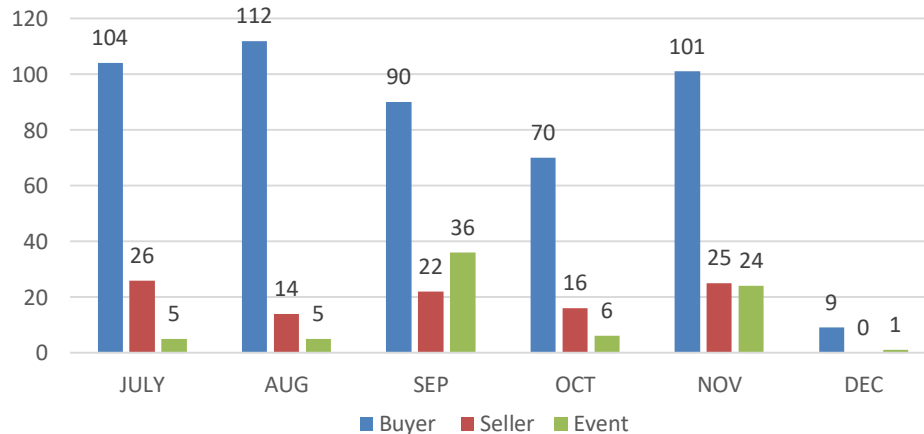

Weekly Training Report

28th Nov to 03rd Dec 2022

Training Session Update

Training session for WE 03rd Dec 2022

	#TRG				Participant Count			
	Buyer	Seller	#Event	#Total	Buyer	Seller	Event	Total
MoU Total	23	4	5	32	1,140	235	405	1,780
Non-MoU Total	-	-	1	1	-	-	54	54
Grand Total	23	4	6	33	1,140	235	459	1,834

Training sessions conducted in past 4 week

	#TRG	#Event	Total Participants
WE 05 Nov 2022	32	11	2734
WE 12 Nov 2022	23	4	941
WE 19 Nov 2022	28	4	1441
WE 26 Nov 2022	37	3	2666

Training session Conducted from July 2022 to 03 Dec 2022