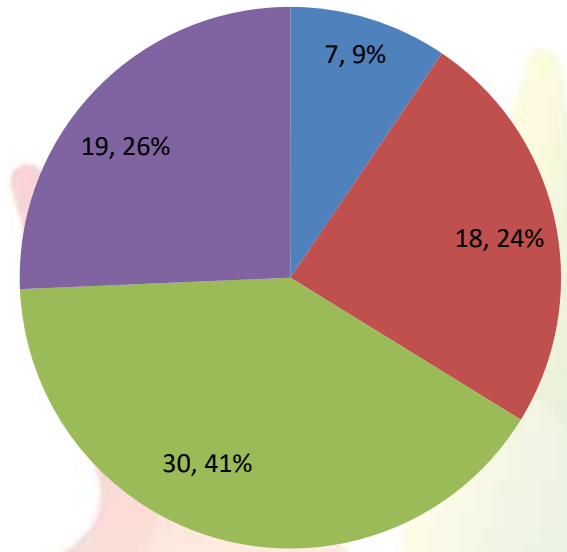

Training sessions conducted in past 4 week

	#TRG	#Event	Total Participants
WE 07 Jan 2023	34	4	1873
WE 14 Jan 2023	26	4	1338
WE 21 Jan 2023	34	5	2815
WE 28 Jan 2023	32	1	2357

Training session Conducted from Sep 2022 to 04 Feb 2023

Special Drives for SHG/Weavers/Artisans/ODOP/MSE

Special Training/Event	
SHG	-
Artisans/Weavers	-
MSE	9
ODOP	1

#Trg/Event Count	10333
#Participant Count	527443

*As per data provided by business facilitators

State Wise Coverage

Zone	State Names	#TRG		#Event	Participant Count			
		Buyer	Seller		Buyer	Seller	Event	Total
South	Telangana	8	4	1	585	210	50	845
West	Gujarat	7	1	4	250	24	300	574
North	Delhi	5	1		674	32		706
South	Karnataka	4	0		138	0		138
South	Kerala	4	1		314	22		336
West	Maharashtra	3	1	3	120	24	422	566
South	Andhra Pradesh	3	0	1	115	0	56	171
East	Bihar	3	1		276	120		396
North	Madhya pradesh	3	0		285	0		285
South	Goa	2	0		30	0		30
North	Uttar Pradesh	1	1	2	25	40	45	110
North	Uttarakhand	1	0		100	0		100
North	Punjab	1	0		70	0		70
North	Chandigarh	1	0		80	0		80
North	Haryana	1	1		82	20		102
East	Chhattisgarh	1	1		22	62		84
South	Tamil Nadu	1	1		15	29		44
East	West Bengal			1			30	30
North	Himachal Pradesh							0
East	Odisha							0
East	Jharkhand							0
North								0
East	North East							0
North	Rajasthan							0
Mou Total		49	13	12	3181	583	903	4667