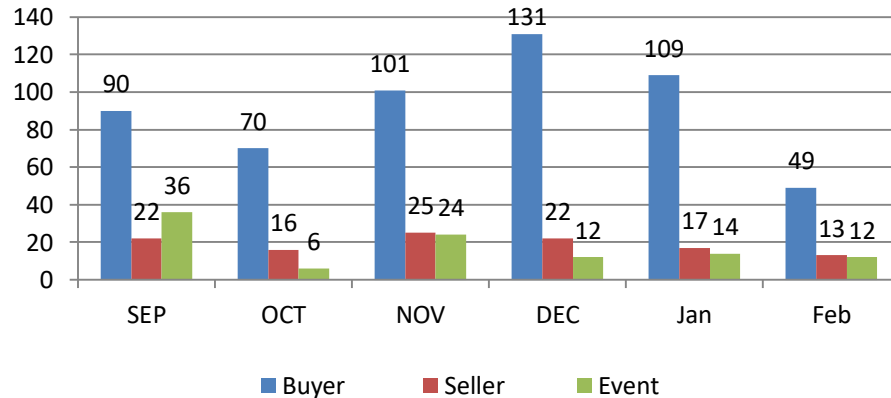

Weekly Training Report

30th Jan to 04th Feb 2023

Training Session Update

Training session for WE 04th Feb 2023

	#TRG				Participant Count			
	Buyer	Seller	#Event	#Total	Buyer	Seller	Event	Total
MoU Total	49	13	12	74	3,181	583	903	4,667
Non-MoU Total	-	-	-	-	-	-	-	-
Grand Total	49	13	12	74	3,181	583	903	4,667

Training sessions conducted in past 4 week

	#TRG	#Event	Total Participants
WE 07 Jan 2023	34	4	1873
WE 14 Jan 2023	26	4	1338
WE 21 Jan 2023	34	5	2815
WE 28 Jan 2023	32	1	2357

Training session Conducted from Sep 2022 to 04 Feb 2023