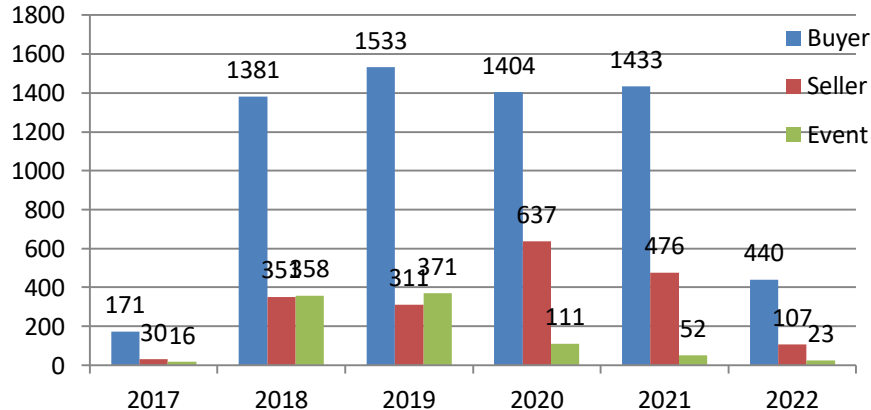

Training – Status Update

30th May to 04th June 2022

Training Session Update

Training session for WE 04th June 2022

	#TRG				Participant Count			
	Buyer	Seller	#Event	#Total	Buyer	Seller	Event	Total
MoU Total	16	2	-	18	1,230	87	-	1,317
Non-MoU Total	-	-	-	-	-	-	-	-
Grand Total	16	2	-	18	1,230	87	-	1,317

Training sessions conducted in past 4 week

	#TRG	#Event	Total Participants
WE 07 May 2022	12	5	1098
WE 14 May 2022	32	-	1417
WE 21 May 2022	33	1	1355
WE 28 May 2022	31	1	1391

Training session Conducted from Nov 2017 to 04 June 2022