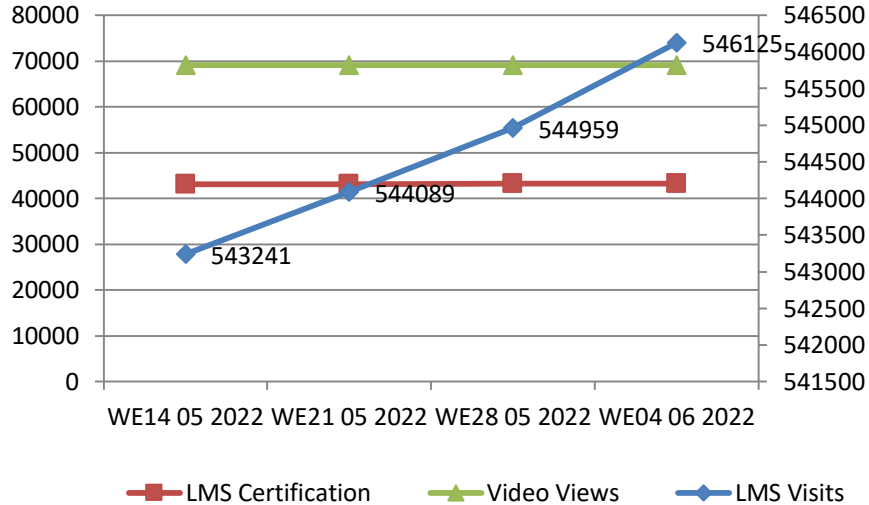

LMS Usage Trend - 4 Week Summary

LMS Weekly Status (Current vs. Previous week)

	WE04062022			WE28052022		
	Buyer	Seller	Institute	Buyer	Seller	Institute
Visits	270333	172436	103356	269999	172222	102738
Silver Certificates	14595	7001	2738	14571	6990	2736
Gold Certificates	12217	4655	2047	12200	4649	2046
Video Views	38053	19658	11330	38053	19658	11330