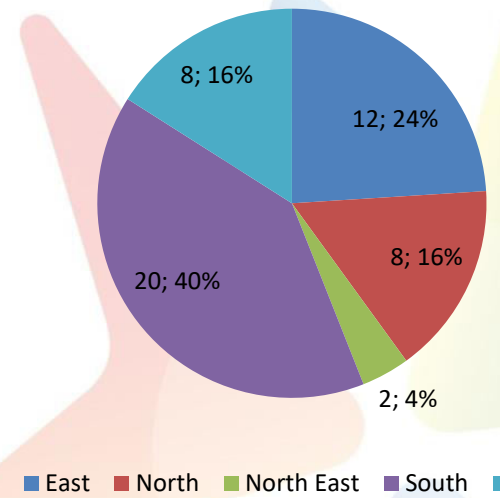

State Wise Coverage

Zone	State Names	#TRG		#Event	Participant Count			
		Buyer	Seller		Buyer	Seller	Event	Total
West	Maharashtra	4	0		361	0		361
South	Goa	4	5		60	263		323
West	Gujarat	3	1		64	49		113
North	Delhi	2	0	1	95	0	120	215
North	Uttar Pradesh	2	0		42	0		42
North	Madhya pradesh	2	0		110	0		110
South	Tamil Nadu	2	0	1	45	0	80	125
South	Telangana	2	1		225	60		285
North								
East	North East	2	0		166	0		166
North	Chandigarh	1	0		50	0		50
East	Odisha	1	1		11	50		61
East	Chhattisgarh	1	3	2	1	190	55	246
South	Karnataka	1	0	1	40	0	400	440
South	Kerala	1	0	2	65	0	100	165
East	Bihar	0	1		0	250		250
East	Jharkhand	0	1		0	80		80
East	West Bengal	0	2		0	14		14
North	Himachal Pradesh							0
North	Uttarakhand							0
North	Punjab							0
North	Haryana							0
South	Andhra Pradesh							0
North	Rajasthan							0
Mou Total		28	15	7	1335	956	755	3046