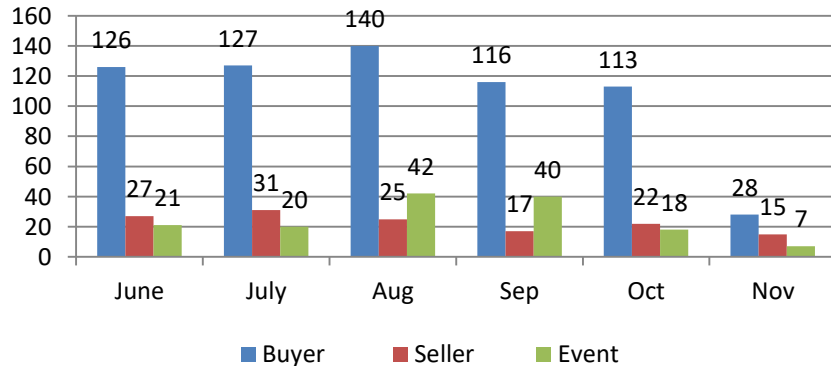

Weekly Training Report

30th Oct to 04th Nov 2023

Training Session Update

Training session for WE 04th Nov 2023

	#TRG				Participant Count			
	Buyer	Seller	#Event	#Total	Buyer	Seller	Event	Total
MoU Total	28	15	7	50	1,335	956	755	3,046
Non-MoU Total	-	-	-	-	-	-	-	-
Grand Total	28	15	7	50	1,335	956	755	3,046

Training sessions conducted in past 4 week

	#TRG	#Event	Total Participants
WE 07 Oct 2023	33	3	1642
WE 14 Oct 2023	32	2	1305
WE 21 Oct 2023	41	10	3086
WE 28 Oct 2023	43	7	3046

Training session Conducted from June 2023 to 04 Nov 2023