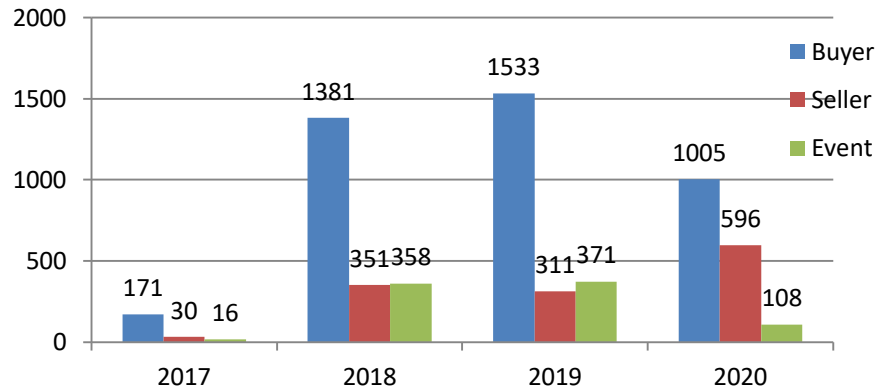

Training – Status Update

30 Nov to 5 Dec 2020

Training Session Update

Training session for WE 5 Dec 2020

	#TRG				Participant Count			
	Buyer	Seller	#Event	#Total	Buyer	Seller	Event	Total
MoU Total	48	6	1	55	2,683	190	35	2,908
Non-MoU Total	2	1	-	3	120	80	-	200
Grand Total	50	7	1	58	2,803	270	35	3,108

Training sessions conducted in past 4 week

	#TRG	#Event	Total Participants
WE 7thNov 2020	46	1	2796
WE 14thNov 2020	30	0	2124
WE 21stNov 2020	32	1	1949
WE 28Nov 2020	56	0	3260

Training session Conducted from Nov 2017 to 5th2020