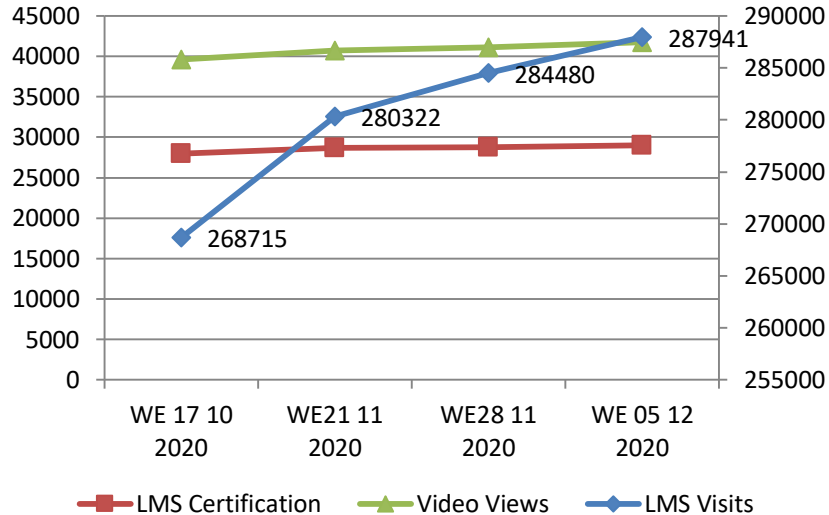

LMS Usage Trend - 4 Week Summary

LMS Weekly Status (Current vs. Previous week)

	WE 5 12 2020			WE 28 11 2020		
	Buyer	Seller	Institute	Buyer	Seller	Institute
Visits	173110	53185	61646	171336	52221	60923
Silver Certificates	11113	2958	2244	11057	2919	2225
Gold Certificates	9432	1557	1672	9384	1532	1653
Video Views	23766	9132	8863	23318	8949	8845