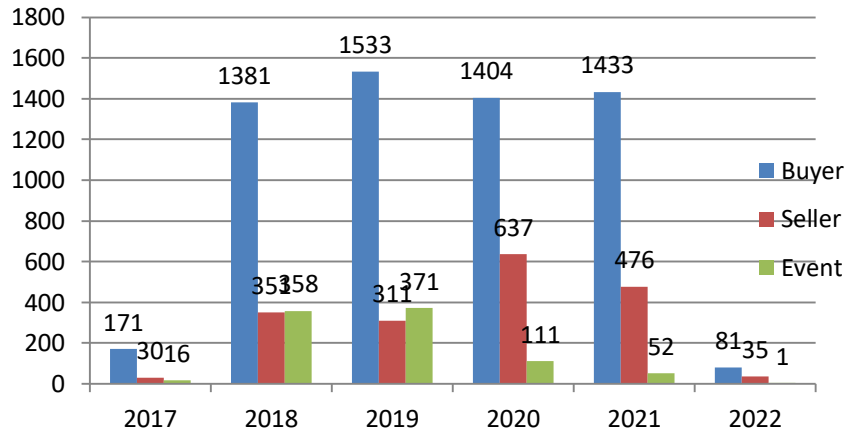

Training Session Update

Training session for WE 5th Feb 2022

	#TRG				Participant Count			
	Buyer	Seller	#Event	#Total	Buyer	Seller	Event	Total
MoU Total	23	8	-	31	2,551	1,944	-	4,495
Non-MoU Total	-	-	-	-	-	-	-	-
Grand Total	23	8	-	31	2,551	1,944	-	4,495

Training sessions conducted in past 4 week

	#TRG	#Event	Total Participants
WE 8 Jan 2022	17	1	932
WE 15 Jan 2022	22	0	1009
WE 22 Jan 2022	20	0	2709
WE 29 Jan 2022	25	0	1024

Training session Conducted from Nov 2017 to 5 Feb 2022

Spot Registration*	
Buyer	3
Seller	0

#Trg/Event Count	8752
#Participant Count	426415

Training/Event plan for next 4 week

Planned Training/Event	
WE 23 Jan 2022	5
WE 30 Jan 2022	4
WE 5 Feb 2022	3
WE 12 Feb 2022	0

*As per data provided by business facilitators