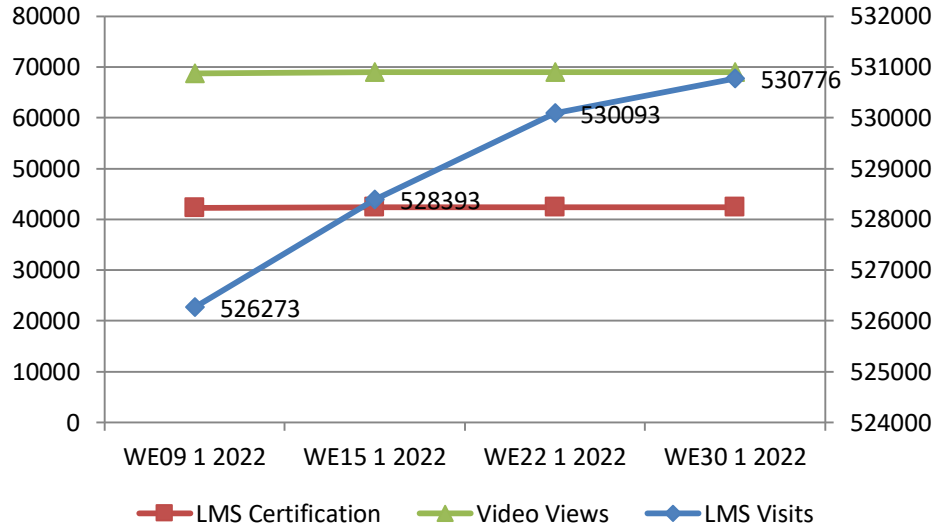

## Non-MoU States Coverage

State Names	#TRG Buyer	#TRG Seller	#Event Count	Buyer	Seller	Event	Total
Sikkim	0	0	0	0	0	0	0
Non-MoU Total	0	0	0	0	0	0	0

\*North East(Assam, Manipur, Arunachal Pradesh, Nagaland, Tripura, Meghalaya)  
 \*\* No Business Facilitator is deputed in the state. Training/Event is conducted as per request received from state.

## LMS Usage Trend - 4 Week Summary