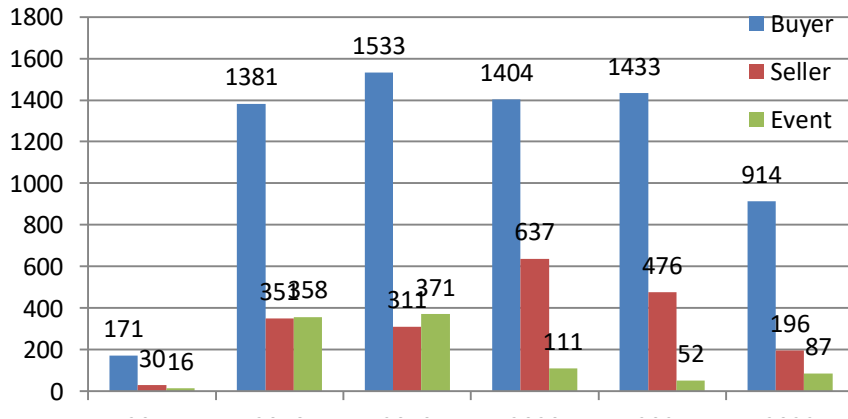

Training – Status Update

31st Oct to 05th Nov 2022

Training Session Update

Training session for WE 05th Nov 2022

	#TRG				Participant Count			
	Buyer	Seller	#Event	#Total	Buyer	Seller	Event	Total
MoU Total	27	5	11	43	1,325	198	1,211	2,734
Non-MoU Total	-	-	-	-	-	-	-	-
Grand Total	27	5	11	43	1,325	198	1,211	2,734

Training sessions conducted in past 4 week

	#TRG	#Event	Total Participants
WE 08 Oct 2022	11	-	583
WE 15 Oct 2022	21	2	1565
WE 22 Oct 2022	28	1	3280
WE 29 Oct 2022	14	-	719

Training session Conducted from Nov 2017 to 05 Nov 2022