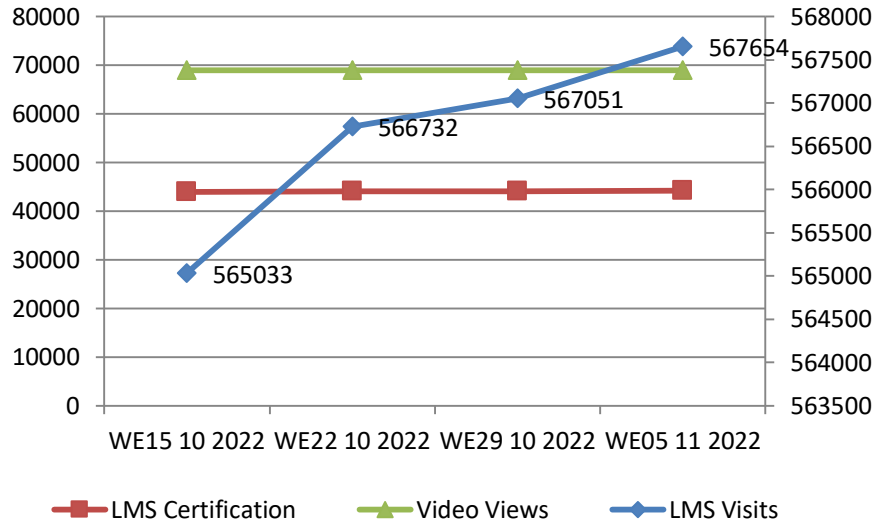

*As per data provided by business facilitators

State Wise Coverage

MoU States Coverage

State Names	#TRG		#Event	Participant Count			
	Buyer	Seller		Buyer	Seller	Event	Total
Delhi	4	0	1	97	0	30	127
Kerala	4	0		179	0		179
Tamil Nadu	3	0	2	82	0	200	282
Karnataka	3	0	2	88	0	370	458
Rajasthan	3	1	2	380	35	200	615
Andhra Pradesh	2	0		95	0		95
Uttarakhand	1	0		40	0		40
Punjab	1	1		83	23		106
Haryana	1	0		60	0		60
Uttar Pradesh	1	1		35	50		85
Madhya pradesh	1	0		28	0		28
Chhattisgarh	1	0	3	13	0	351	364
Telangana	1	1		45	40		85
West Bengal	1	0	1	100	0	60	160
Odisha	0	1		0	50		50
Himachal Pradesh							
Chandigarh							
Bihar							
Jharkhand							
Gujarat							
Maharashtra							
North East							
Ladakh							
MoU Total	27	5	11	1325	198	1211	2734

Non-MoU States Coverage

State Names	#TRG Buyer	#TRG Seller	#Event Count	Buyer	Seller	Event	Total
Sikkim	-	-		-	-	-	-
Non-MoU Total	-	-	-	-	-	-	-

*North East(Assam, Manipur, Arunachal Pradesh, Nagaland, Tripura, Meghalaya)

** No Business Facilitator is deputed in the state. Training/Event is conducted as per request received from state.

LMS Usage Trend - 4 Week Summary

LMS Weekly Status (Current vs. Previous week)

	WE05112022			WE29102022		
	Buyer	Seller	Institute	Buyer	Seller	Institute
Visits	278185	178768	110701	278012	178397	110642
Silver Certificates	14785	7211	2856	14781	7200	2856
Gold Certificates	12352	4783	2176	12350	4780	2176
Video Views	38053	19658	11330	38053	19658	11330