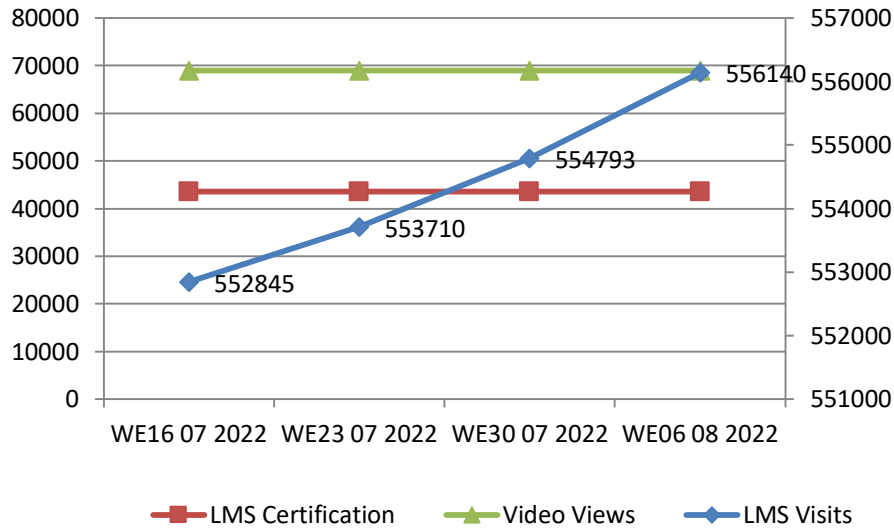

*As per data provided by business facilitators

State Wise Coverage

MoU States Coverage

State Names	#TRG		#Event	Participant Count			
	Buyer	Seller		Buyer	Seller	Event	Total
Rajasthan	12	1		679	51		730
Karnataka	6	0		211	0		211
Haryana	3	0		34	0		34
Delhi	2	1		50	64		114
Punjab	2	0		770	0		770
Madhya pradesh	2	0		33	0		33
Tamil Nadu	2	0		56	0		56
North East	2	0		1022	0		1022
Kerala	2	0		12	0		12
Bihar	1	0		44	0		44
Odisha	1	0		70	0		70
Uttarakhand	0	2		0	46		46
Chhattisgarh			1			400	400
Himachal Pradesh							0
Chandigarh							0
Uttar Pradesh							0
Jharkhand							0
Gujarat							0
Maharashtra							0
Telangana							0
West Bengal							0
Jammu & Kashmir							0
Goa							0
MoU Total	35	4	1	2981	161	400	3542

Non-MoU States Coverage

State Names	#TRG Buyer	#TRG Seller	#Event Count	Buyer	Seller	Event	Total
Sikkim	-	-	-	-	-	-	-
Non-MoU Total	-	-	-	-	-	-	-

*North East(Assam, Manipur, Arunachal Pradesh, Nagaland, Tripura, Meghalaya)
 ** No Business Facilitator is deputed in the state. Training/Event is conducted as per request received from state.

LMS Usage Trend - 4 Week Summary

LMS Weekly Status (Current vs. Previous week)

	WE06082022			WE30072022		
	Buyer	Seller	Institute	Buyer	Seller	Institute
Visits	273499	175312	107329	272731	174962	107100
Silver Certificates	14669	7110	2748	14663	7102	2746
Gold Certificates	12273	4735	2069	12261	4732	2067
Video Views	38053	19658	11330	38053	19658	11330