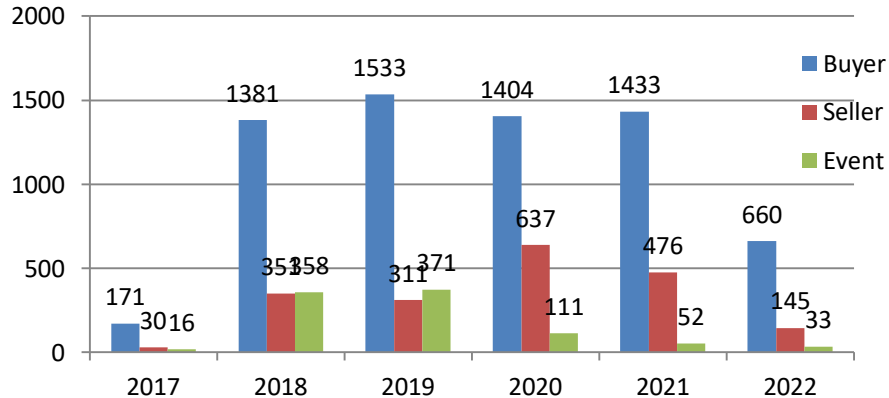

Training – Status Update

01st Aug to 06th Aug 2022

Training Session Update

Training session for WE 06th Aug 2022

	#TRG				Participant Count			
	Buyer	Seller	#Event	#Total	Buyer	Seller	Event	Total
MoU Total	35	4	1	40	2,981	161	400	3,542
Non-MoU Total	-	-	-	-	-	-	-	-
Grand Total	35	4	1	40	2,981	161	400	3,542

Training sessions conducted in past 4 week

	#TRG	#Event	Total Participants
WE 09 July 2022	25	2	1348
WE 16 July 2022	29	-	1282
WE 23 July 2022	48	1	2917
WE 30 July 2022	25	2	3510

Training session Conducted from Nov 2017 to 06 Aug 2022