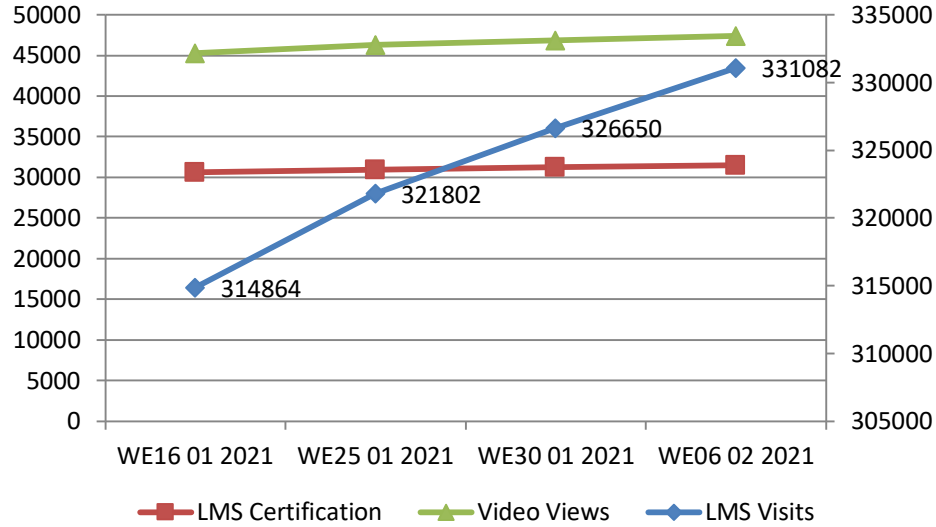

LMS Usage Trend - 4 Week Summary

LMS Weekly Status (Current vs. Previous week)

	WE 06 02 2021			WE 30 01 2021		
	Buyer	Seller	Institute	Buyer	Seller	Institute
Visits	191241	68011	71830	189191	66261	71198
Silver Certificates	11784	3618	2340	11724	3536	2337
Gold Certificates	9990	2009	1739	9931	1964	1736
Video Views	27116	11079	9220	26756	10894	9184