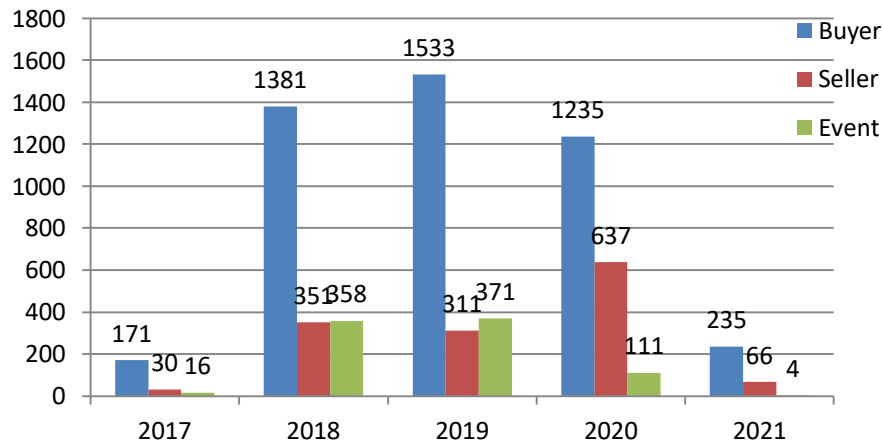

Training – Status Update

1st Feb to 6th Feb 2021

Training Session Update

Training session for WE 6th Feb 2021

	#TRG				Participant Count			
	Buyer	Seller	#Event	#Total	Buyer	Seller	Event	Total
MoU Total	49	11	1	61	3201	731	115	4047
Non-MoU Total	4	2	-	6	89	111	-	200
Grand Total	53	13	1	67	3290	842	115	4247

Training sessions conducted in past 4 week

	#TRG	#Event	Total Participants
WE 9 Jan 2021	55	1	2707
WE 16 Jan 2021	55	2	3335
WE 25 Jan 2021	66	0	3485
WE 30 Jan 2021	58	0	3118

Training session Conducted from Nov 2017 to 6th Feb 2021