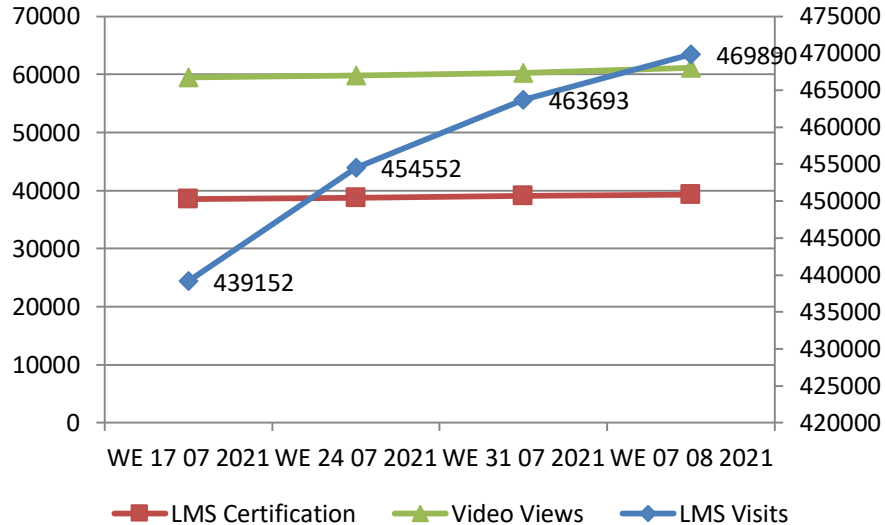

Training sessions conducted in past 4 week

	#TRG	#Event	Total Participants
WE 10 th July 2021	50	0	2480
WE 17 th July 2021	43	1	2111
WE 24 th July 2021	44	0	2733
WE 31 July 2021	44	0	3483

Training session Conducted from Nov 2017 to 7 Aug 2021

*As per data provided by business facilitators

State Wise Coverage

MoU States Coverage

State Names	#TRG		#Event	Participant Count			
	Buyer	Seller		Buyer	Seller	Event	Total
Delhi	6	0		207	0		207
Gujarat	4	3		171	106		277
Karnataka	4	0		600	0		600
Madhya Pradesh	2	1		72	40		112
Chandigarh	1	0		148	0		148
Tamil Nadu	1	1		35	59		94
Andhra Pradesh	1	0		20	0		20
North East	1	0		54	0		54
Jammu & Kashmir	1	0		140	0		140
Chhattisgarh	0	1		0	150		150
West Bengal	0	1		0	30		30
Himachal Pradesh							
Uttarakhand							
Punjab							
Haryana							
Uttar Pradesh							
Bihar							
Odisha							
Jharkhand							
Maharashtra							
Telangana							
Puducherry							
Kerala							
Rajasthan							
Goa							
Ladakh							
MoU Total	21	7	0	1447	385	0	1832

Non-MoU States Coverage

State Names	#TRG Buyer	#TRG Seller	#Event Count	Buyer	Seller	Event	Total
Sikkim	0	0	0	0	0	0	0
Non-MoU Total	0	0	0	0	0	0	0

*North East(Assam, Manipur, Arunachal Pradesh, Nagaland, Tripura, Meghalaya)
 ** No Business Facilitator is deputed in the state. Training/Event is conducted as per request received from state.

LMS Usage Trend - 4 Week Summary

LMS Weekly Status (Current vs. Previous week)

	WE 07 08 2021			WE 31 07 2021		
	Buyer	Seller	Institute	Buyer	Seller	Institute
Visits	242459	136835	90596	241280	131874	90539
Silver Certificates	13748	5827	2605	13701	5715	2605
Gold Certificates	11532	3693	1942	11501	3622	1942
Video Views	34584	16185	10332	34295	15649	10332