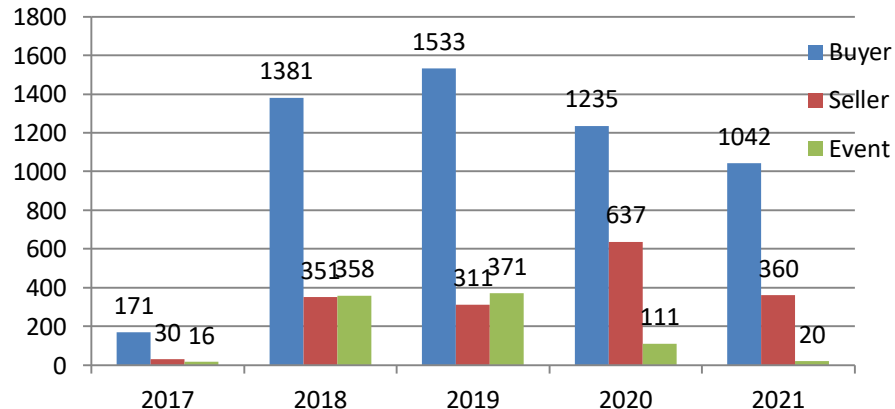

Training – Status Update

2nd to 7th Aug 2021

Training Session Update

Training session for WE 7 Aug 2021

	#TRG				Participant Count			
	Buyer	Seller	#Event	#Total	Buyer	Seller	Event	Total
MoU Total	21	7	-	18	1,447	385	-	1,832
Non-MoU Total	-	-	-	-	-	-	-	-
Grand Total	21	7	-	18	1,447	385	-	1,832

Training sessions conducted in past 4 week

	#TRG	#Event	Total Participants
WE 10 th July 2021	50	0	2480
WE 17 th July 2021	43	1	2111
WE 24 th July 2021	44	0	2733
WE 31 July 2021	44	0	3483

Training session Conducted from Nov 2017 to 7 Aug 2021