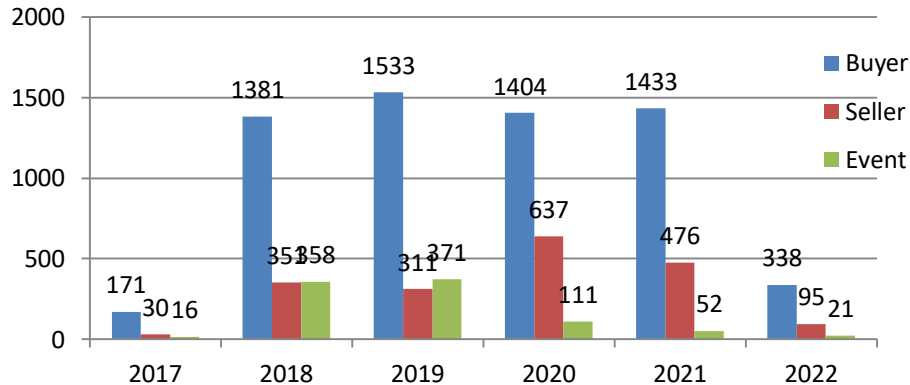

Training Session Update

Training session for WE 07th May 2022

	#TRG				Participant Count			
	Buyer	Seller	#Event	#Total	Buyer	Seller	Event	Total
MoU Total	11	1	5	17	436	12	650	1,098
Non-MoU Total	-	-	-	-	-	-	-	-
Grand Total	11	1	5	17	436	12	650	1,098

Training sessions conducted in past 4 week

	#TRG	#Event	Total Participants
WE 09 Apr 2022	20	-	645
WE 16 Apr 2022	12	-	441
WE 23 Apr 2022	23	4	1350
WE 30 Apr 2022	19	2	1173

Training session Conducted from Nov 2017 to 07 May 2022

Spot Registration*	
Buyer	8
Seller	0

#Trg/Event Count	9089
#Participant Count	451359

Training/Event plan for next 4 week

Planned Training/Event	
WE 09 May 2022	2
WE 16 May 2022	3
WE 23 May 2022	3
WE 06 June 2022	2

*As per data provided by business facilitators