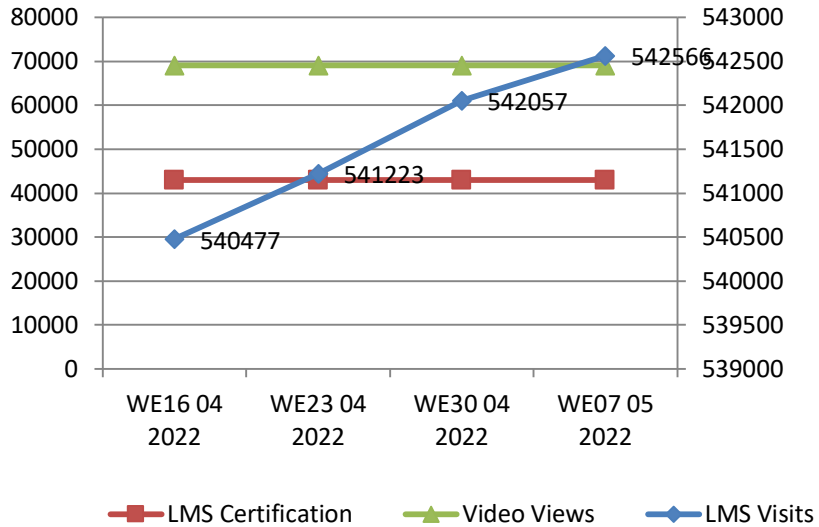

LMS Usage Trend - 4 Week Summary

LMS Weekly Status (Current vs. Previous week)

	WE07052022			WE30042022		
	Buyer	Seller	Institute	Buyer	Seller	Institute
Visits	268744	171318	102504	268558	171017	102482
Silver Certificates	14502	6964	2734	14500	6949	2734
Gold Certificates	12163	4629	2045	12163	4618	2045
Video Views	38053	19658	11330	38053	19658	11330