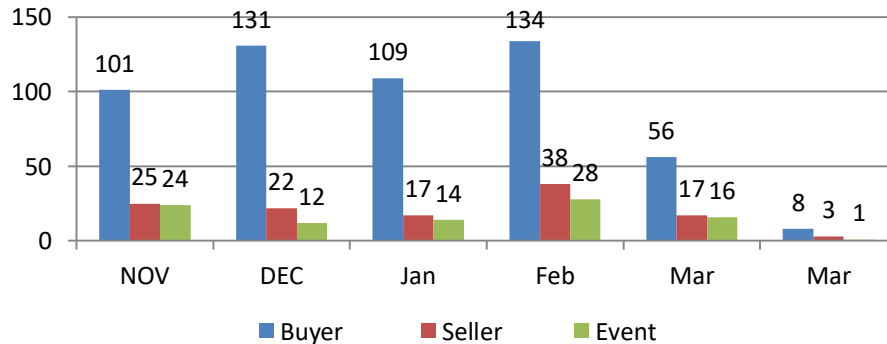

Weekly Training Report

03rd to 08th Apr 2023

Training Session Update

Training session for WE 08th Apr 2023

	#TRG				Participant Count			
	Buyer	Seller	#Event	#Total	Buyer	Seller	Event	Total
MoU Total	8	3	1	12	278	130	127	535
Non-MoU Total	-	-	-	-	-	-	-	-
Grand Total	8	3	1	12	278	130	127	535

Training session Conducted from Aug 2022 to 08 Apr 2023

Training sessions conducted in past 4 week

	#TRG	#Event	Total Participants
WE 11 Mar 2023	13	7	1319
WE 18 Mar 2023	34	6	1880
WE 25 Mar 2023	9	1	594
WE 01 Apr 2023	10	-	320