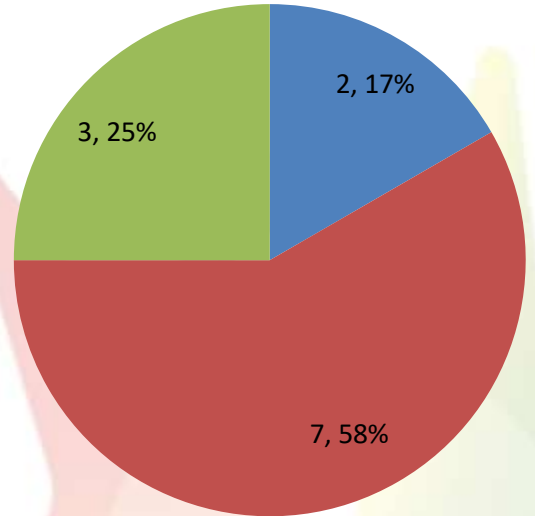

Training session Conducted from Aug 2022 to 08 Apr 2023

Training sessions conducted in past 4 week

	#TRG	#Event	Total Participants
WE 11 Mar 2023	13	7	1319
WE 18 Mar 2023	34	6	1880
WE 25 Mar 2023	9	1	594
WE 01 Apr 2023	10	-	320

Special Drives for SHG/Weavers/Artisans/ODOP/MSE

Special Training/Event	
SHG	-
Artisans/Weavers	-
MSE	4
ODOP	-

#Trg/Event Count	10560
#Prtcipant Count	538819

*As per data provided by business facilitators

State Wise Coverage

Zone	State Names	#TRG		#Event	Participant Count			
		Buyer	Seller		Buyer	Seller	Event	Total
North	Delhi	3	1		90	55		145
North	Punjab	2	0		39	0		39
South	Kerala	2	0		38	0		38
South	Tamil Nadu	1	0		111	0		111
East	Bihar	0	1		0	50		50
East	Odisha	0	1		0	25		25
North	Himachal Pradesh			1			127	127
North	Uttarakhand							0
North	Chandigarh							0
North	Haryana							0
North	Uttar Pradesh							0
East	Jharkhand							0
North	Madhya pradesh							0
East	Chhattisgarh							0
West	Gujarat							0
West	Maharashtra							0
South	Telangana							0
East	West Bengal							0
South	Andhra Pradesh							0
North								0
East	North East							0
South	Karnataka							0
North	Rajasthan							0
South	Goa							0
Mou Total		8	3	1	278	130	127	535