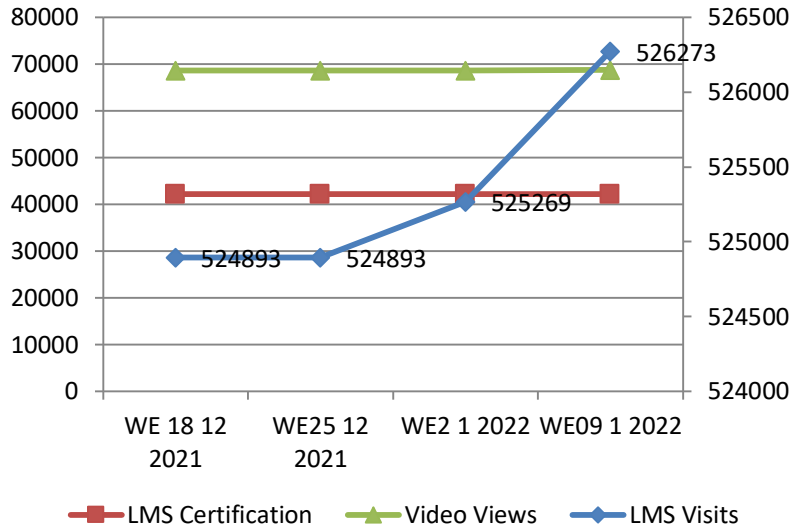

LMS Usage Trend - 4 Week Summary

LMS Weekly Status (Current vs. Previous week)

	WE08 1 2022			WE2 1 2022		
	Buyer	Seller	Institute	Buyer	Seller	Institute
Visits	262081	164352	99840	261710	163720	99839
Silver Certificates	14329	6741	2727	14325	6716	2727
Gold Certificates	11998	4402	2038	11995	4390	2038
Video Views	37851	19567	11330	37813	19552	11330