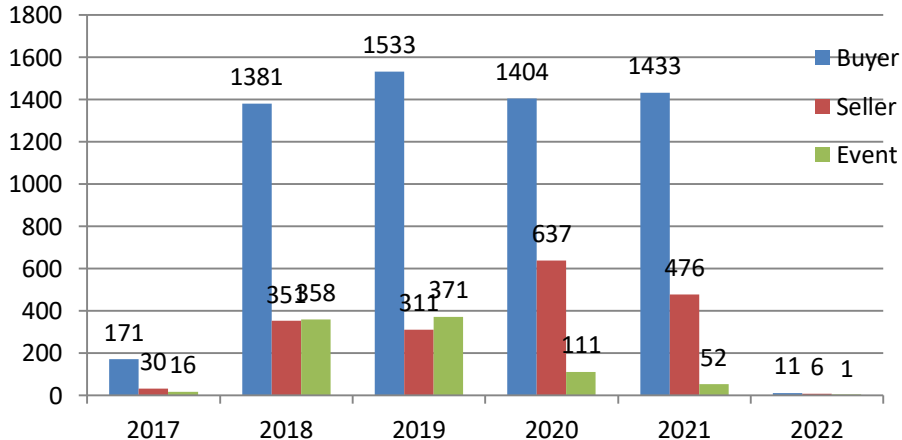

Training – Status Update

3rd to 8th January 2022

Training Session Update

Training session for WE 8 Jan 2022

	#TRG				Participant Count			
	Buyer	Seller	#Event	#Total	Buyer	Seller	Event	Total
MoU Total	11	6	1	18	487	365	80	932
Non-MoU Total	-	-	-	-	-	-	-	-
Grand Total	11	6	1	18	487	365	80	932

Training sessions conducted in past 4 week

	#TRG	#Event	Total Participants
WE 11 Dec 2021	25		978
WE 18 Dec 2021	18	2	1136
WE 25 Dec 2021	28	2	1262
WE 2 Jan 2022	14	1	856

Training session Conducted from Nov 2017 to 8 Jan 2022