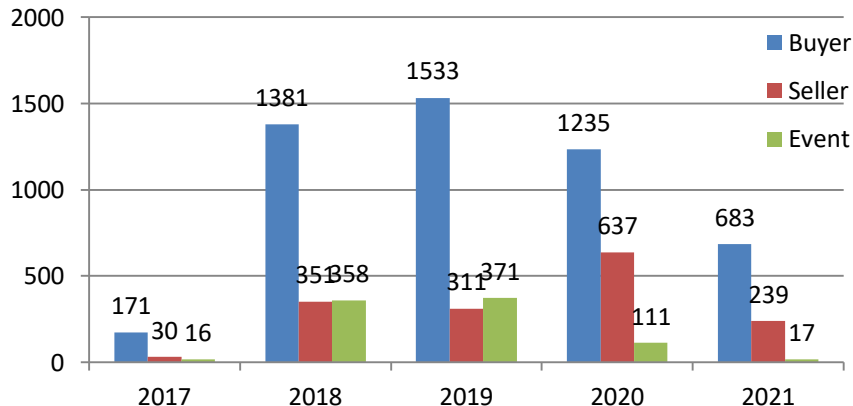

Training – Status Update

3rd to 8th May 2021

Training Session Update

Training session for WE 8th May 2021

	#TRG				Participant Count			
	Buyer	Seller	#Event	#Total	Buyer	Seller	Event	Total
MoU Total	24	7	-	31	942	288	-	1,230
Non-MoU Total	-	-	-	-	-	-	-	-
Grand Total	24	7	-	31	942	288	-	1,230

Training sessions conducted in past 4 week

	#TRG	#Event	Total Participants
WE 10 April 2021	35	1	2407
WE 17 April 2021	30	0	531
WE 24 April 2021	35	0	1344
WE 1 st May 2021	36	0	1035

Training session Conducted from Nov 2017 to 8th May 2021