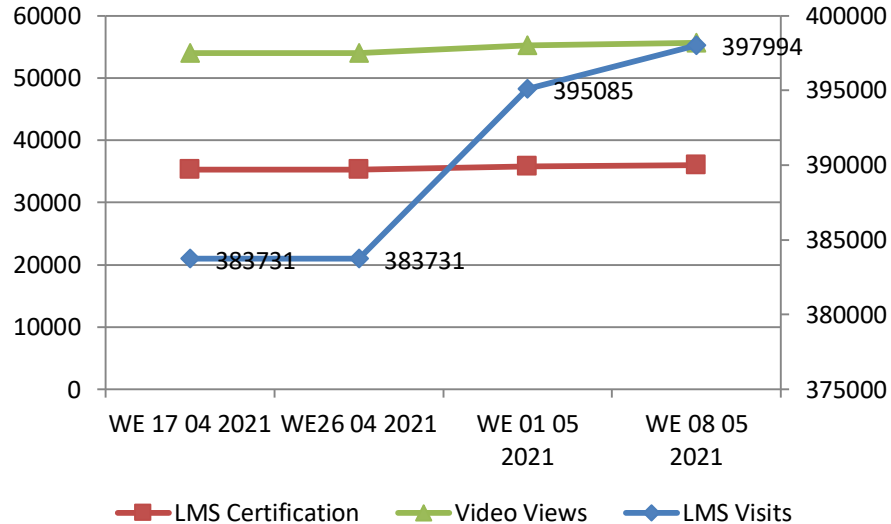

LMS Usage Trend - 4 Week Summary

LMS Weekly Status (Current vs. Previous week)

	WE 08 05 2021			WE 01 05 2021		
	Buyer	Seller	Institute	Buyer	Seller	Institute
Visits	220791	95933	81270	219256	94621	81208
Silver Certificates	13007	4809	2455	12966	4748	2455
Gold Certificates	10944	2934	1850	10917	2880	1850
Video Views	31665	13942	10006	31391	13862	9956