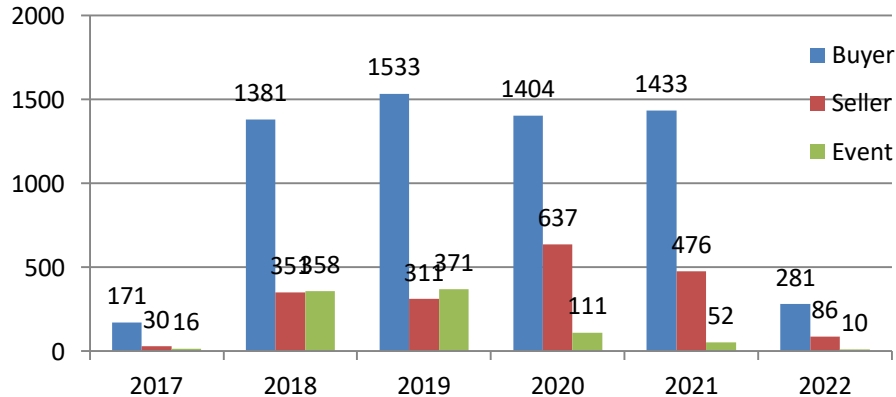

Training – Status Update

04th April to 09th April 2022

Training Session Update

Training session for WE 09th April 2022

	#TRG				Participant Count			
	Buyer	Seller	#Event	#Total	Buyer	Seller	Event	Total
MoU Total	16	4	-	20	523	122	-	645
Non-MoU Total	-	-	-	-	-	-	-	-
Grand Total	16	4	-	20	523	122	-	645

Training sessions conducted in past 4 week

	#TRG	#Event	Total Participants
WE 12 Mar 2022	20	0	872
WE 19 Mar 2022	12	1	1373
WE 26 Mar 2022	28	2	6773
WE 02 Apr 2022	60	2	2727

Training session Conducted from Nov 2017 to 09 April 2022