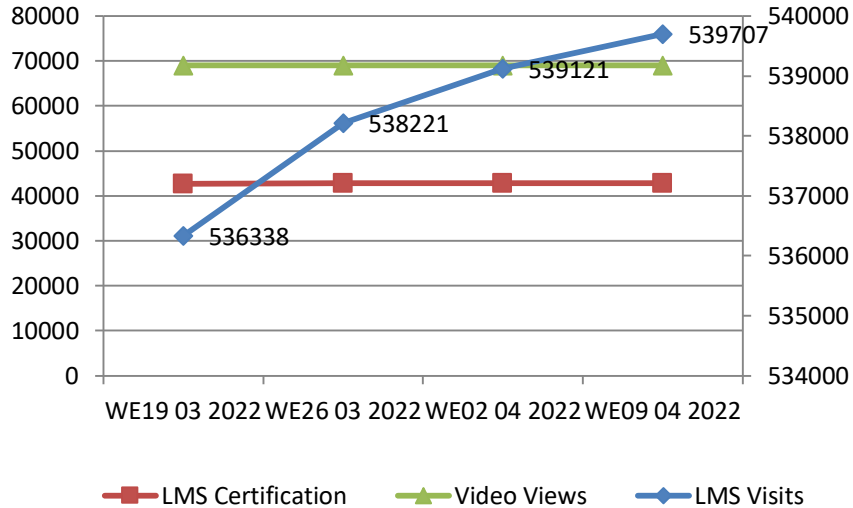

LMS Usage Trend - 4 Week Summary

LMS Weekly Status (Current vs. Previous week)

	WE09042022			WE02042022		
	Buyer	Seller	Institute	Buyer	Seller	Institute
Visits	267828	170248	101631	267717	169784	101620
Silver Certificates	14486	6903	2733	14485	6896	2732
Gold Certificates	12143	4589	2044	12138	4587	2043
Video Views	38053	19658	11330	38053	19658	11330