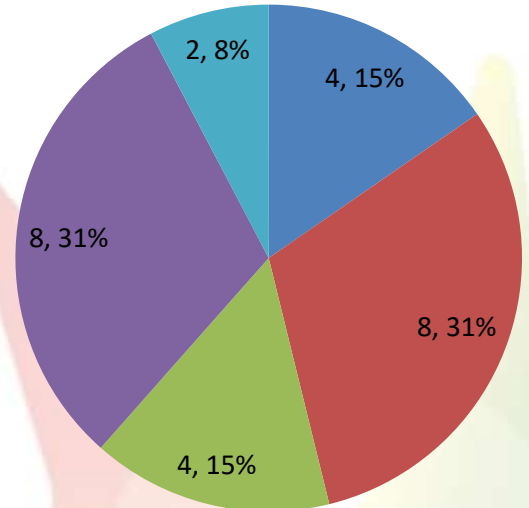

Training sessions conducted in past 4 week

	#TRG	#Event	Total Participants
WE 14 Jan 2023	26	4	1338
WE 21 Jan 2023	34	5	2815
WE 28 Jan 2023	32	1	2357
WE 04 Feb 2023	62	12	4667

Training session Conducted from Aug 2022 to 11 Feb 2023

Special Drives for SHG/Weavers/Artisans/ODOP/MSE

Special Training/Event	
SHG	-
Artisans/Weavers	-
MSE	-
ODOP	-

#Trg/Event Count	10359
#Participant Count	528547

*As per data provided by business facilitators

State Wise Coverage

Zone	State Names	#TRG		#Event	Participant Count			
		Buyer	Seller		Buyer	Seller	Event	Total
North	Haryana	3	0		96	0		96
South	Tamil Nadu	3	0		95	0		95
North East	North East	3	0	1	101	0	140	241
North	Delhi	2	1		17	1		18
East	Chhattisgarh	2	0		51	0		51
West	Maharashtra	2	0		108	0		108
North	Uttarakhand	1	0		20	0		20
South	Puducherry	1	0		26	0		26
South	Karnataka	1	0		65	0		65
South	Goa	1	2		15	42		57
North	Uttar Pradesh	0	1		0	17		17
East	Bihar	0	1	1	0	150	160	310
North	Himachal Pradesh							0
North	Punjab							0
North	Chandigarh							0
East	Odisha							0
East	Jharkhand							0
North	Madhya pradesh							0
West	Gujarat							0
South	Telangana							0
East	West Bengal							0
South	Kerala							0
North	Rajasthan							0
Mou Total		19	5	2	594	210	300	1104