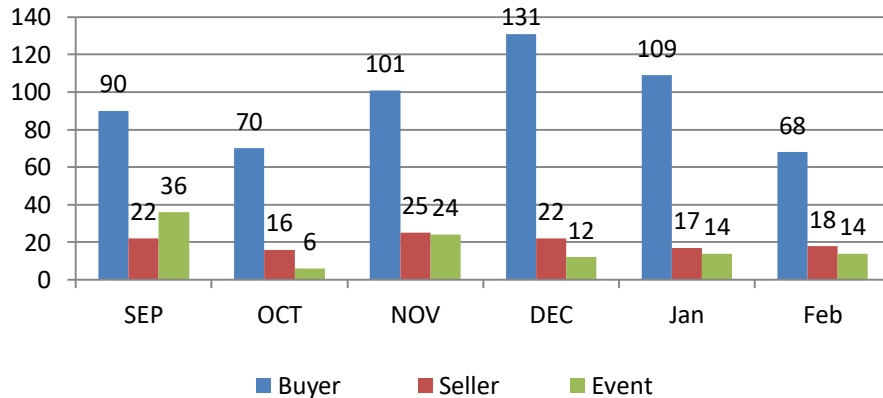

Weekly Training Report

06th Jan to 11th Feb 2023

Training Session Update

Training session for WE 11th Feb 2023

	#TRG				Participant Count			
	Buyer	Seller	#Event	#Total	Buyer	Seller	Event	Total
MoU Total	19	5	2	26	594	210	300	1,104
Non-MoU Total	-	-	-	-	-	-	-	-
Grand Total	19	5	2	26	594	210	300	1,104

Training sessions conducted in past 4 week

	#TRG	#Event	Total Participants
WE 14 Jan 2023	26	4	1338
WE 21 Jan 2023	34	5	2815
WE 28 Jan 2023	32	1	2357
WE 04 Feb 2023	62	12	4667

Training session Conducted from Aug 2022 to 11 Feb 2023