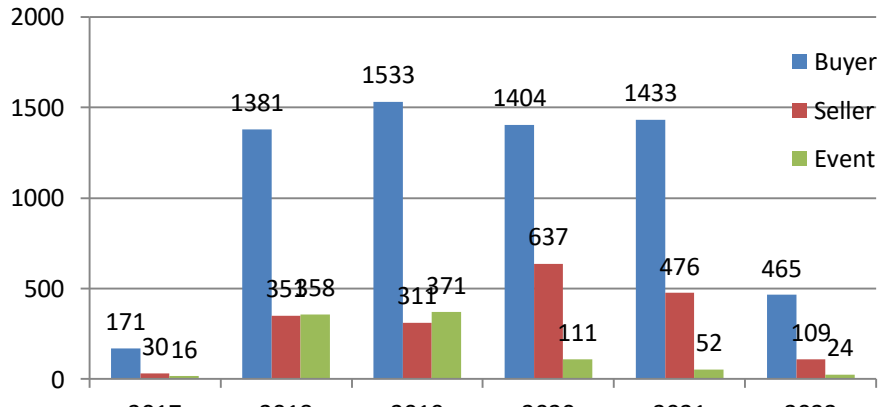

Training Session Update

Training session for WE 11th June 2022

	#TRG				Participant Count			
	Buyer	Seller	#Event	#Total	Buyer	Seller	Event	Total
MoU Total	25	2	1	28	844	33	60	937
Non-MoU Total	-	-	-	-	-	-	-	-
Grand Total	25	2	1	28	844	33	60	937

Training sessions conducted in past 4 week

	#TRG	#Event	Total Participants
WE 14 May 2022	32	-	1417
WE 21 May 2022	33	1	1355
WE 28 May 2022	31	1	1391
WE 04 June 2022	18	-	1317

Training session Conducted from Nov 2017 to 11 June 2022

Spot Registration*	
Buyer	18
Seller	0

#Trg/Event Count	9233
#Participant Count	457776

Training/Event plan for next 4 week

Planned Training/Event	
WE 20 June 2022	2
WE 27 June 2022	2
WE 04 July 2022	2
WE 11 July 2022	2

*As per data provided by business facilitators