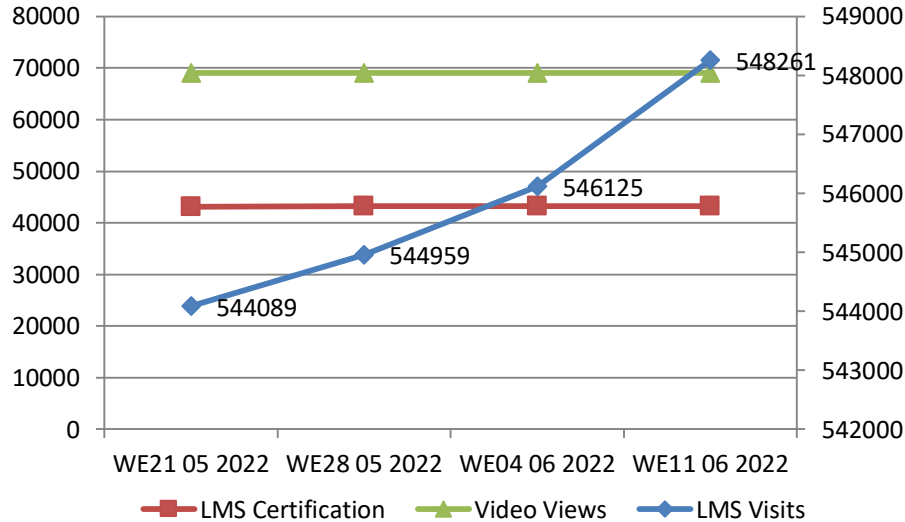

## Non-MoU States Coverage

State Names	#TRG Buyer	#TRG Seller	#Event Count	Buyer	Seller	Event	Total
Sikkim	0	0	0	0	0	0	0
Non-MoU Total	0	0	0	0	0	0	0

\*North East(Assam, Manipur, Arunachal Pradesh, Nagaland, Tripura, Meghalaya)  
 \*\* No Business Facilitator is deputed in the state. Training/Event is conducted as per request received from state.

## LMS Usage Trend - 4 Week Summary