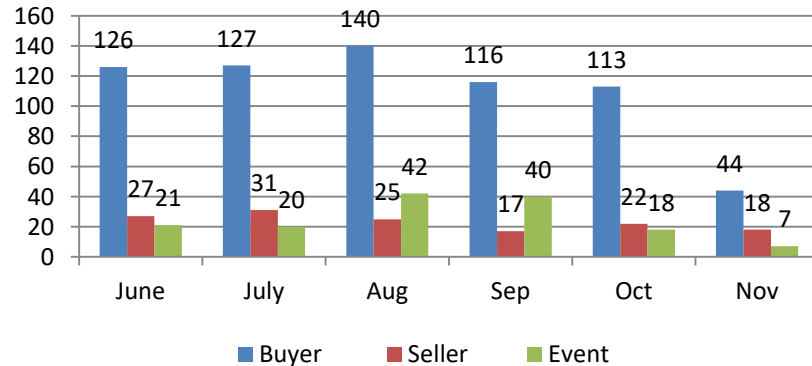

Weekly Training Report

06th to 11th Nov 2023

Training Session Update

Training session for WE 11th Nov 2023

	#TRG				Participant Count			
	Buyer	Seller	#Event	#Total	Buyer	Seller	Event	Total
MoU Total	16	3	-	19	419	124	-	543
Non-MoU Total	-	-	-	-	-	-	-	-
Grand Total	16	3	-	19	419	124	-	543

Training sessions conducted in past 4 week

	#TRG	#Event	Total Participants
WE 14 Oct 2023	32	2	1305
WE 21 Oct 2023	41	10	3086
WE 28 Oct 2023	29	3	1405
WE 04 Nov 2023	43	7	3046

Training session Conducted from June 2023 to 11 Nov 2023