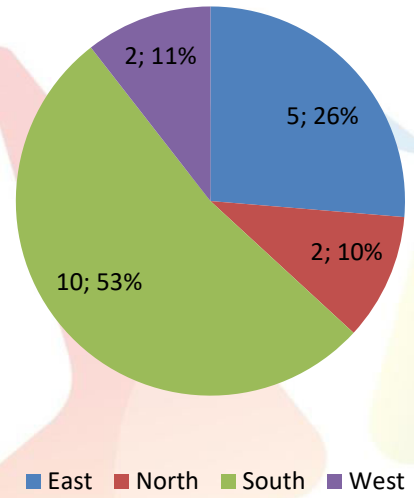

Training sessions conducted in past 4 week

	#TRG	#Event	Total Participants
WE 14 Oct 2023	32	2	1305
WE 21 Oct 2023	41	10	3086
WE 28 Oct 2023	29	3	1405
WE 04 Nov 2023	43	7	3046

Training session Conducted from June 2023 to 11 Nov 2023

State Wise Coverage

Zone	State Names	#TRG		#Event	Participant Count			
		Buyer	Seller		Buyer	Seller	Event	Total
South	Kerala	4	0		124	0		124
South	Karnataka	3	0		65	0		65
East	Odisha	2	1		46	55		101
West	Gujarat	2	0		28	0		28
North	Delhi	1	0		25	0		25
East	Jharkhand	1	0		53	0		53
East	Chhattisgarh	1	0		10	0		10
South	Tamil Nadu	1	1		13	41		54
South	Andhra Pradesh	1	0		55	0		55
North	Haryana	0	1		0	28		28
North	Himachal Pradesh							0
North	Uttarakhand							0
North	Punjab							0
North	Chandigarh							0
North	Uttar Pradesh							0
East	Bihar							0
North	Madhya pradesh							0
West	Maharashtra							0
South	Telangana							0
East	West Bengal							0
North								
East	North East							0
North	Rajasthan							0
North	Jammu & Kashmir							0
Mou Total		16	3	0	419	124	0	543