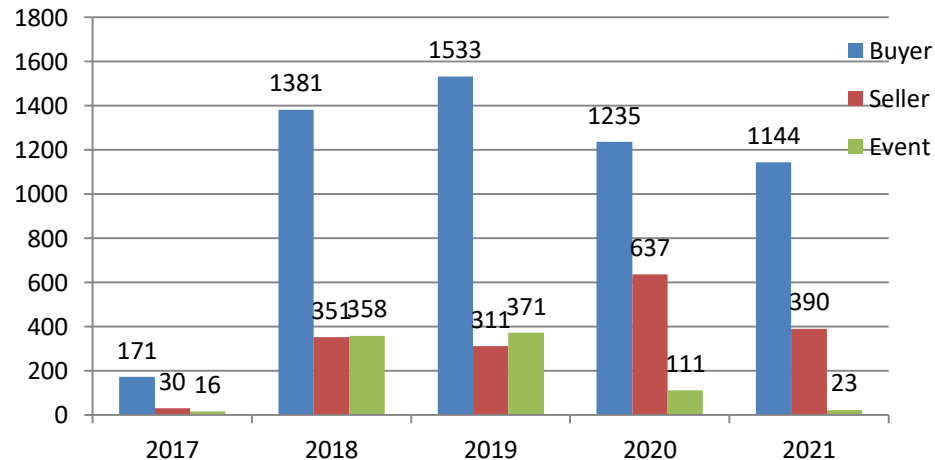

Training – Status Update

6th to 11th Sep 2021

Training Session Update

Training session for WE 11 Sep 2021

	#TRG				Participant Count			
	Buyer	Seller	#Event	#Total	Buyer	Seller	Event	Total
MoU Total	19	5	-	24	982	231	-	1,213
Non-MoU Total	-	-	-	-	-	-	-	-
Grand Total	19	5	-	24	982	231	-	1,213

Training sessions conducted in past 4 week

	#TRG	#Event	Total Participants
WE 7 Aug 2021	19		955
WE 21 Aug 2021	26		993
WE 28 Aug 2021	32		1853
WE 4 Sep 2021	33		1574

Training session Conducted from Nov 2017 to 11 Sep 2021