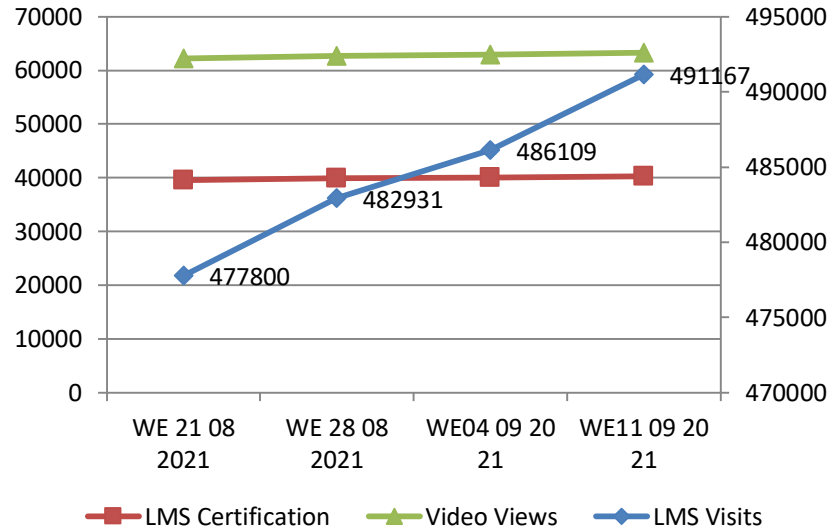

LMS Usage Trend - 4 Week Summary

LMS Weekly Status (Current vs. Previous week)

	WE 11 09 2021			WE 4 09 2021		
	Buyer	Seller	Institute	Buyer	Seller	Institute
Visits	250687	147655	92825	248829	145492	91788
Silver Certificates	13962	6085	2635	13915	6053	2622
Gold Certificates	11724	3880	1961	11650	3863	1951
Video Views	35709	16956	10578	35575	16814	10548