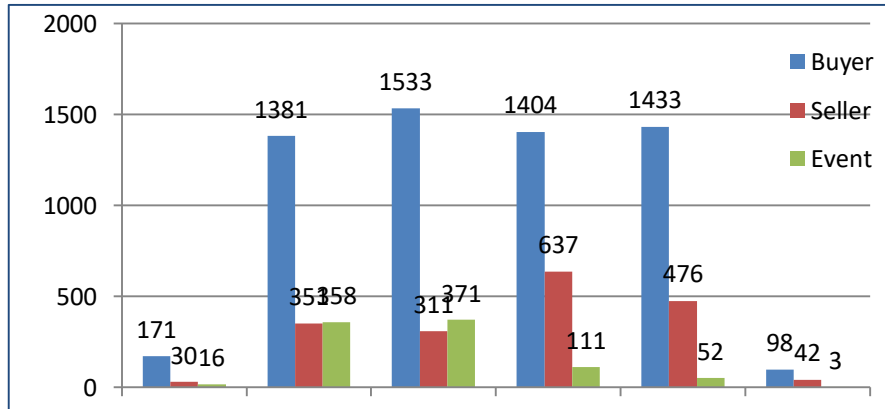

Training – Status Update

07th to 12th Feb 2022

Training Session Update

Training session for WE 12th Feb 2022

	#TRG				Participant Count			
	Buyer	Seller	#Event	#Total	Buyer	Seller	Event	Total
MoU	17	7	-	24	607	296	-	903
Total								
Non-MoU	-	-	-	-	-	-	-	-
Total								
Grand Total	17	7	-	24	607	296	-	903

Training sessions conducted in past 4 week

	#TRG	#Event	Total Participants
WE 15 Jan 2022	22	0	1009
WE 22 Jan 2022	20	0	2709
WE 29 Jan 2022	25	0	1024
WE 5 Feb 2022	31	0	4495

Training session Conducted from Nov 2017 to 12 Feb 2022