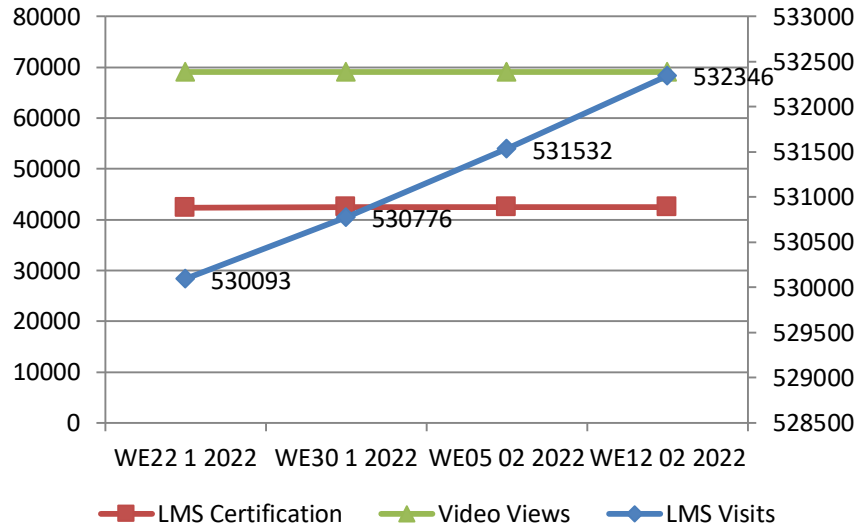

LMS Usage Trend - 4 Week Summary

LMS Weekly Status (Current vs. Previous week)

	WE12 02 2022			WE05 02 2022		
	Buyer	Seller	Institute	Buyer	Seller	Institute
Visits	264517	166737	101092	263967	166482	101083
Silver Certificates	14349	6826	2727	14346	6821	2727
Gold Certificates	12022	4487	2038	12016	4483	2038
Video Views	38053	19658	11330	38053	19658	11330