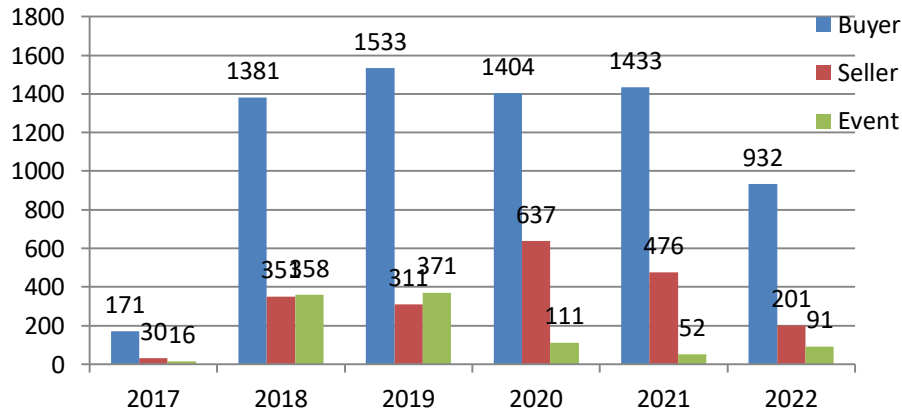

Training Session Update

Training session for WE 12th Nov 2022

	#TRG				Participant Count			
	Buyer	Seller	#Event	#Total	Buyer	Seller	Event	Total
MoU Total	18	5	4	27	681	226	34	941
Non-MoU Total	-	-	-	-	-	-	-	-
Grand Total	18	5	4	27	681	226	34	941

Training sessions conducted in past 4 week

	#TRG	#Event	Total Participants
WE 15 Oct 2022	21	2	1565
WE 22 Oct 2022	28	1	3280
WE 29 Oct 2022	14	-	719
WE 05 Nov 2022	32	11	2734

Training session Conducted from Nov 2017 to 12 Nov 2022

Spot Registration*

Buyer	12
Seller	-

#Trg/Event Count	9859
#Participant Count	500229

Training/Event plan for next 4 week

Planned Training/Event	
WE 19 Nov 2022	3
WE 26 Nov 2022	2
WE 03 Dec 2022	2
WE 10 Dec 2022	3

*As per data provided by business facilitators