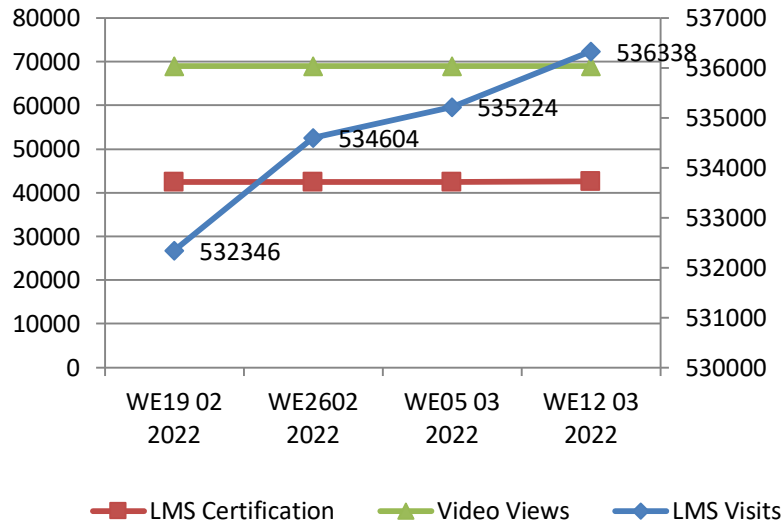

LMS Usage Trend - 4 Week Summary

LMS Weekly Status (Current vs. Previous week)

	WE12032022			WE05032022		
	Buyer	Seller	Institute	Buyer	Seller	Institute
Visits	266322	168599	101417	265516	168291	101417
Silver Certificates	14425	6866	2727	14358	6849	2727
Gold Certificates	12091	4541	2038	12030	4523	2038
Video Views	38053	19658	11330	38053	19658	11330