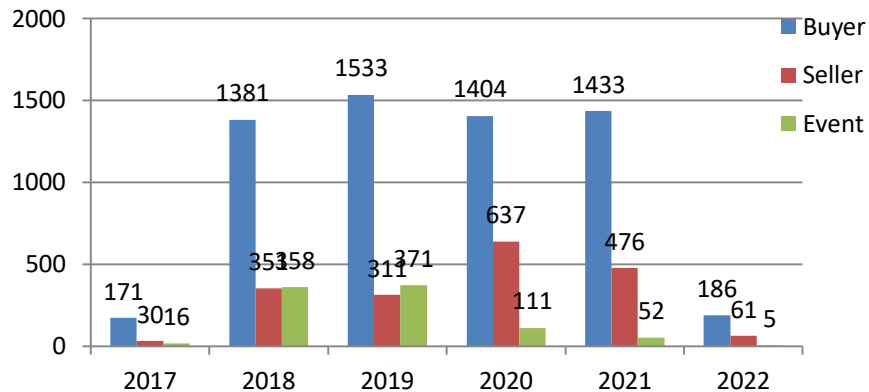

# Training Session Update

Training session for WE 12th March 2022

	#TRG				Participant Count			
	Buyer	Seller	#Event	#Total	Buyer	Seller	Event	Total
MoU Total	18	2	-	20	742	85	-	872
Non-MoU Total	-	-	-	-	-	-	-	-
<b>Grand Total</b>	<b>18</b>	<b>2</b>	<b>-</b>	<b>20</b>	<b>742</b>	<b>85</b>	<b>-</b>	<b>872</b>

Training sessions conducted in past 4 week

	#TRG	#Event	Total Participants
WE 12 Feb 2022	24	0	903
WE 19 Feb 2022	29	0	4552
WE 26 Feb 2022	34	2	1775
WE 05 Mar 2022	24	0	1232

Training session Conducted from Nov 2017 to 12 March 2022