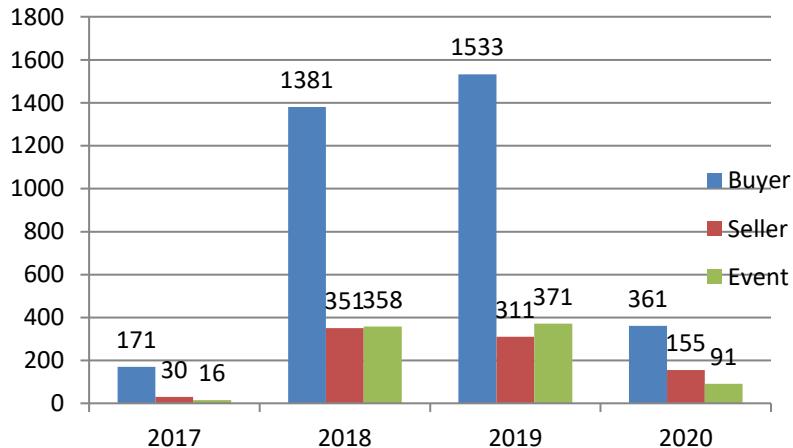

Training – Status Update

8th June to 13th June 2020

Training Session Update

Training session for WE 13th June 2020

	#TRG				Participant Count			
	Buyer	Seller	#Event	#Total	Buyer	Seller	Event	Total
MoU Total	8	3	-	11	245	175	-	420
Non-MoU Total	3	2	-	5	11	11	-	22
Grand Total	11	5	-	16	256	186	-	442

Training sessions conducted in past 4 week

	#TRG	#Event	Total Participants
WE 16th May 2020	12	0	330
WE 24th May 2020	21	0	1054
WE 30th May 2020	8	0	348
WE 6th June 2020	16	0	306

Training session Conducted from Nov 2017 to 13th June 2020

Spot Registration*	
Buyer	35
Seller	46

#Trg/Event Count	5129
#Participant Count	226184

Training/Event plan for next 4 week

Planned Training/Event	
WE 21 st June 2020	5
WE 28 th June 2020	3
WE 5 th July 2020	3
WE 12 th July 2020	0