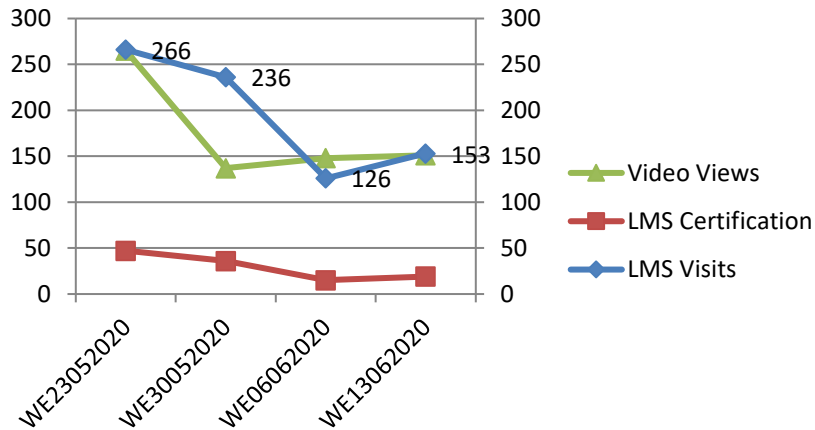

*As per data provided by business facilitators

State Wise Coverage

MoU States Coverage

State Names	#TRG		#Event	Participant Count			
	Buyer	Seller		Buyer	Seller	Event	Total
Madhya pradesh	3	0		12	0		15
Delhi	2	2		128	130		262
Odisha	2	0		75	0		77
Maharashtra	1	1		30	45		77
Telangana							
Andhra Pradesh							
Chhattisgarh							
Himachal Pradesh							
Uttarakhand							
Punjab							
Chandigarh							
Haryana							
Uttar Pradesh							
Bihar							
Jharkhand							
Gujarat							
Tamil Nadu							
West Bengal							
Puducherry							
Andaman & Nicobar							
North East							
MoU Total	8	3	-	245	175	-	420

Non-MoU States Coverage

State Names	#TRG		#Event	Participant Count			
	Buyer	Seller		Buyer	Seller	Event	Total
Karnataka	3	2		11	11		27
Kerala							
Rajasthan							
Jammu & Kashmir							
Goa							
Sikkim							
Ladakh							
Non-MoU Total	3	2	-	11	11	-	27

*North East(Assam, Manipur, Arunachal Pradesh, Nagaland, Tripura, Meghalaya)

** No Business Facilitator is deputed in the state. Training/Event is conducted as per request received from state.

LMS Usage Trend - 4 Week Summary