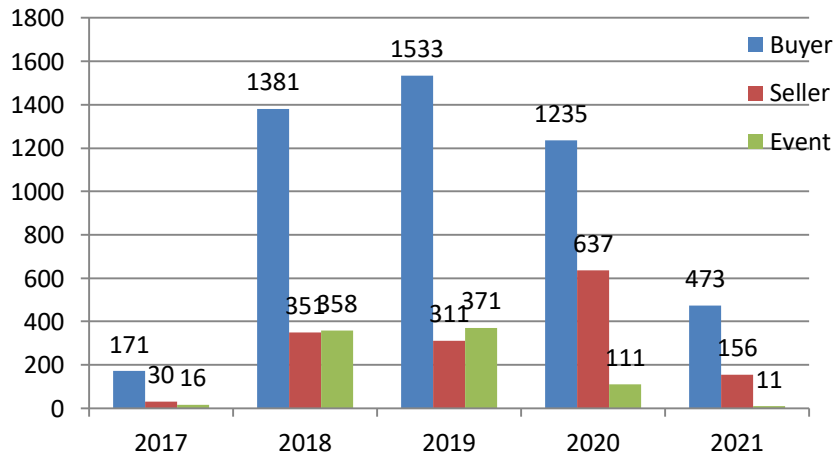

Training – Status Update

8th to 13th March 2021

Training Session Update

Training session for WE 13th March 2021

	#TRG				Participant Count			
	Buyer	Seller	#Event	#Total	Buyer	Seller	Event	Total
MoU Total	40	10	-	50	2,908	379	-	3,287
Non-MoU Total	4	2	-	6	75	160	-	235
Grand Total	44	12	-	56	2,983	539	-	3,522

Training sessions conducted in past 4 week

	#TRG	#Event	Total Participants
WE 13 Feb 2021	90	1	4639
WE 20 Feb 2021	77	2	2735
WE 27 Feb 2021	64	2	3334
WE 6 March 2021	58	2	1937

Training session Conducted from Nov 2017 to 13th March 2021