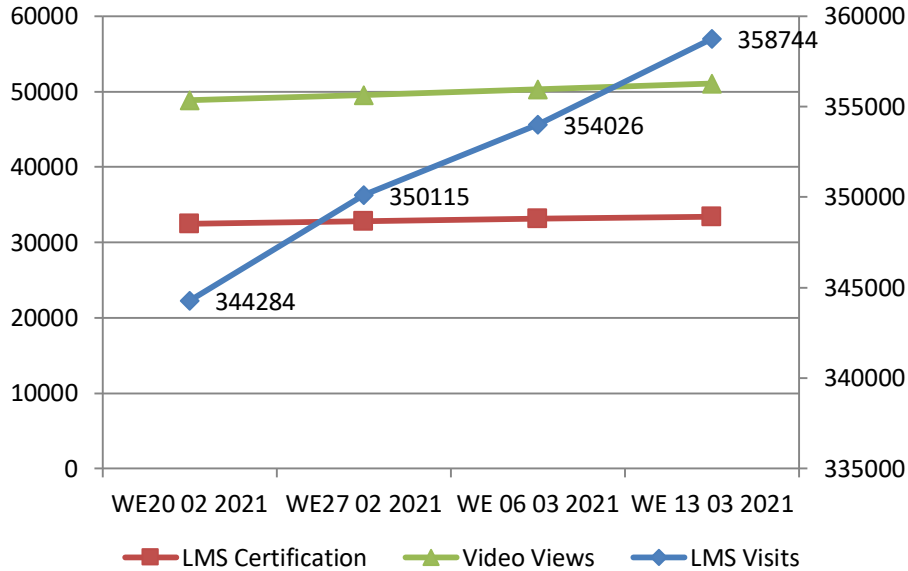

LMS Usage Trend - 4 Week Summary

LMS Weekly Status (Current vs. Previous week)

	WE 13 03 2021			WE 06 03 2021		
	Buyer	Seller	Institute	Buyer	Seller	Institute
Visits	206329	77708	74707	203645	76189	74192
Silver Certificates	12475	4039	2350	12391	3974	2343
Gold Certificates	10517	2314	1746	10451	2257	1739
Video Views	29349	12172	9537	28813	12069	9407