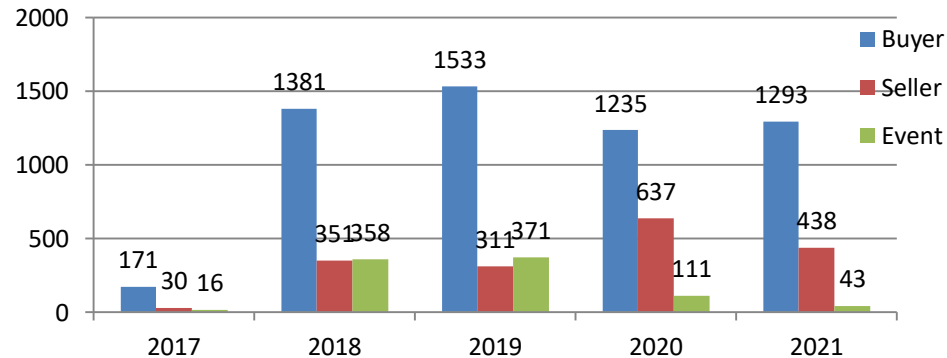

Training Session Update

Training session for WE 13 Nov 2021

	#TRG				Participant Count			
	Buyer	Seller	#Event	#Total	Buyer	Seller	Event	Total
MoU Total	18	2	1	21	794	85	40	919
Non-MoU Total	-	-	-	-	-	-	-	-
Grand Total	18	2	1	21	794	85	40	919

Training sessions conducted in past 4 week

	#TRG	#Event	Total Participants
WE 16 Oct 2021	16	-	1100
WE 23 Oct 2021	26	-	4071
WE 30 Oct 2021	31	-	2109
WE 6 Nov 2021	9	2	244

Training session Conducted from Nov 2017 to 13 Nov 2021

Spot Registration*	
Buyer	3
Seller	0

#Trg/Event Count	8279
#Participant Count	407240

Training/Event plan for next 4 week

Planned Training/Event	
WE 13 Nov 2021	8
WE 20 Nov 2021	5
WE 27 Nov 2021	2
WE 4 Dec 2021	1

*As per data provided by business facilitators