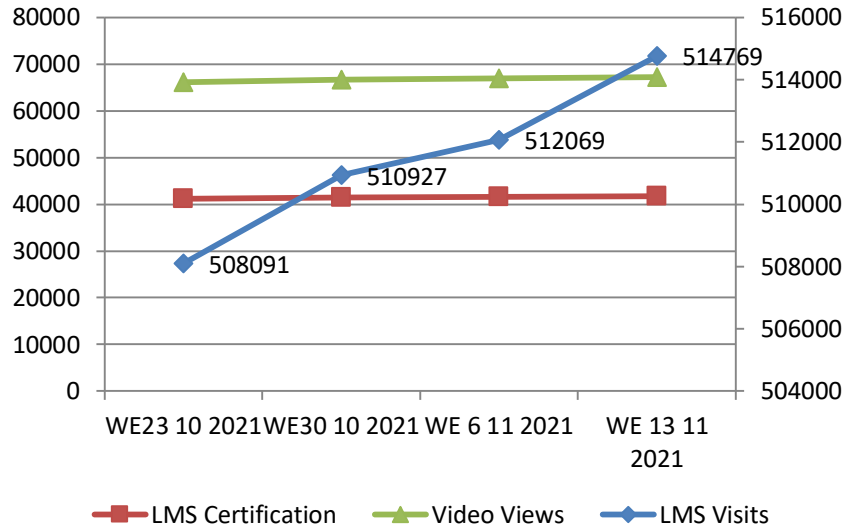

LMS Usage Trend - 4 Week Summary

LMS Weekly Status (Current vs. Previous week)

	WE 13 11 2021			WE 06 11 2021		
	Buyer	Seller	Institute	Buyer	Seller	Institute
Visits	258329	160557	95883	257757	159714	94598
Silver Certificates	14226	6591	2691	14213	6558	2655
Gold Certificates	11908	4275	2002	11899	4239	1966
Video Views	37256	19107	10848	37181	19037	10749