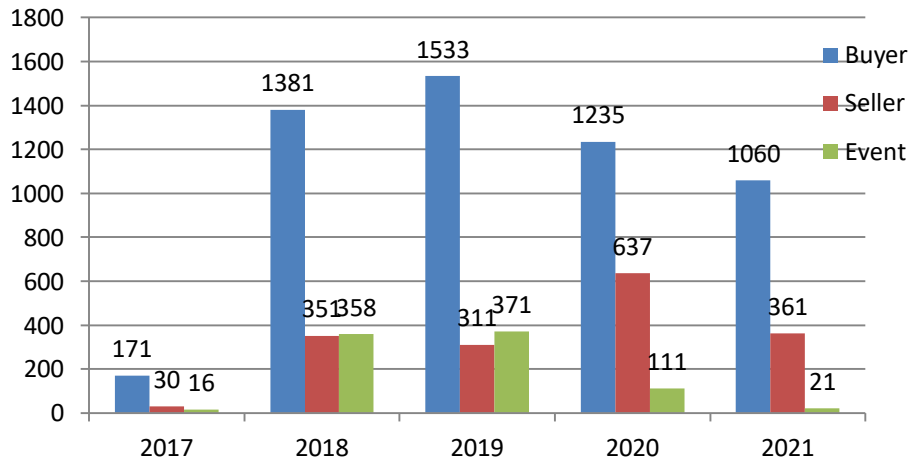

Training – Status Update

9th to 14th Aug 2021

Training Session Update

Training session for WE 14 Aug 2021

	#TRG				Participant Count			
	Buyer	Seller	#Event	#Total	Buyer	Seller	Event	Total
MoU Total	18	1	-	19	937	18	-	955
Non-MoU Total	-	-	-	-	-	-	-	-
Grand Total	18	1	-	19	937	18	-	955

Training sessions conducted in past 4 week

	#TRG	#Event	Total Participants
WE 17 th July 2021	43	1	2111
WE 24 th July 2021	44	0	2733
WE 31 July 2021	44	0	3483
WE 7 Aug 2021	28	0	1832

Training session Conducted from Nov 2017 to 14 Aug 2021