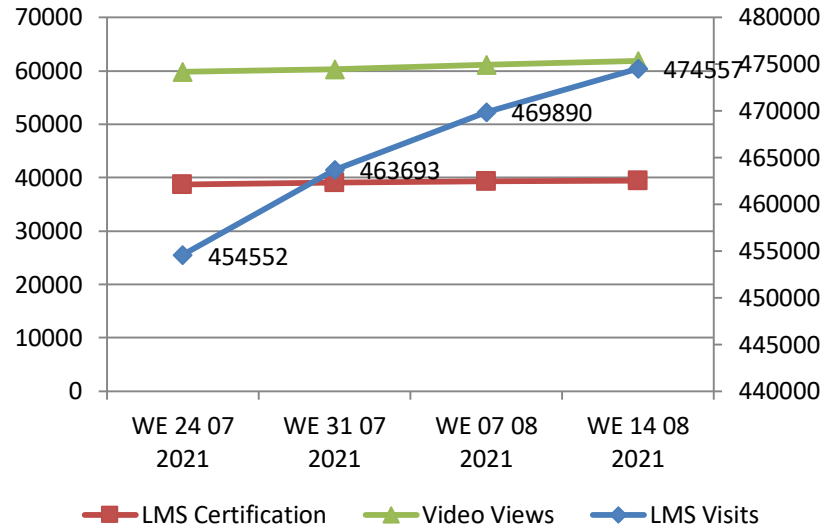

Training sessions conducted in past 4 week

	#TRG	#Event	Total Participants
WE 17 th July 2021	43	1	2111
WE 24 th July 2021	44	0	2733
WE 31 July 2021	44	0	3483
WE 7 Aug 2021	28	0	1832

Training session Conducted from Nov 2017 to 14 Aug 2021

Non-MoU States Coverage

State Names	#TRG Buyer	#TRG Seller	#Event Count	Buyer	Seller	Event	Total
Sikkim	0	0	0	0	0	0	0
Non-MoU Total	0	0	0	0	0	0	0

*North East(Assam, Manipur, Arunachal Pradesh, Nagaland, Tripura, Meghalaya)
 ** No Business Facilitator is deputed in the state. Training/Event is conducted as per request received from state.

LMS Usage Trend - 4 Week Summary

LMS Weekly Status (Current vs. Previous week)

	WE14 08 2021			WE 07 08 2021		
	Buyer	Seller	Institute	Buyer	Seller	Institute
Visits	244522	139193	90842	242459	136835	90596
Silver Certificates	13765	5887	2610	13748	5827	2605
Gold Certificates	11544	3729	1947	11532	3693	1942
Video Views	35017	16408	10404	34584	16185	10332