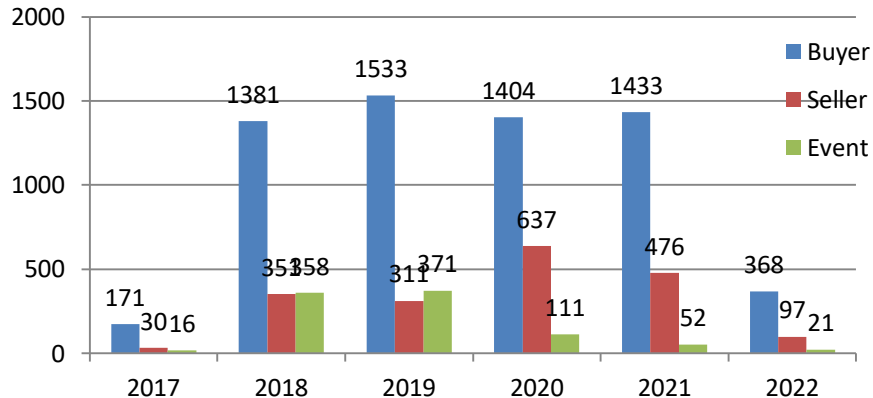

Training – Status Update

09th to 14th May 2022

Training Session Update

Training session for WE 14th May 2022

	#TRG				Participant Count			
	Buyer	Seller	#Event	#Total	Buyer	Seller	Event	Total
MoU Total	30	2	-	32	1,362	55	-	1,417
Non-MoU Total	-	-	-	-	-	-	-	-
Grand Total	30	2	-	32	1,362	55	-	1,417

Training sessions conducted in past 4 week

	#TRG	#Event	Total Participants
WE 16 Apr 2022	12	-	441
WE 23 Apr 2022	23	4	1350
WE 30 Apr 2022	19	2	1173
WE 07 May 2022	12	5	1098

Training session Conducted from Nov 2017 to 14 May 2022