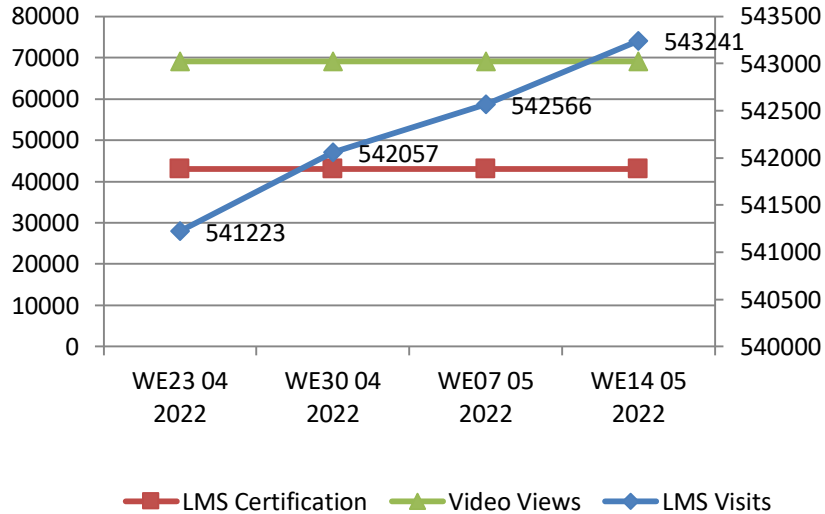

LMS Usage Trend - 4 Week Summary

LMS Weekly Status (Current vs. Previous week)

	WE14052022			WE07052022		
	Buyer	Seller	Institute	Buyer	Seller	Institute
Visits	269007	171712	102522	268744	171318	102504
Silver Certificates	14515	6973	2734	14502	6964	2734
Gold Certificates	12171	4635	2045	12163	4629	2045
Video Views	38053	19658	11330	38053	19658	11330