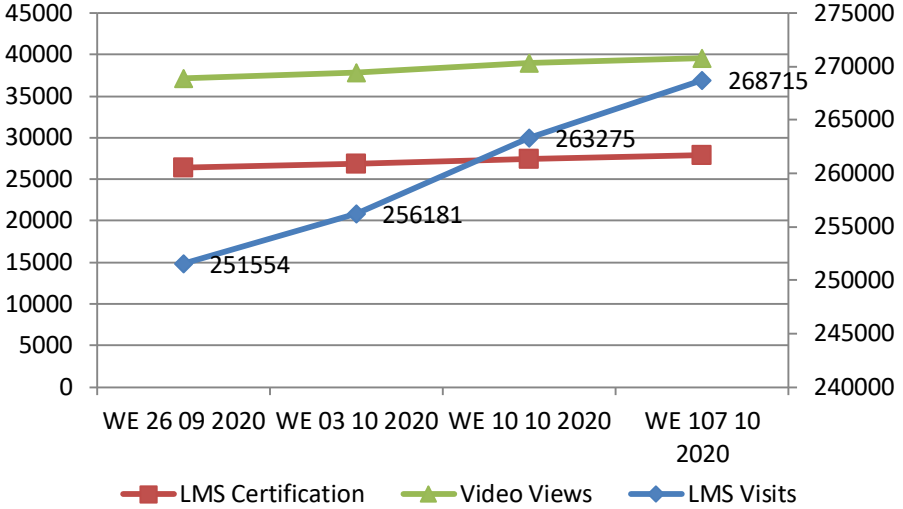

Training sessions conducted in past 4 week

	#TRG	#Event	Total Participants
WE 17 TH Oct 2020	47	1	3036
WE 24 TH Oct 2020	53	0	2773
WE 31 st Oct 2020	25	3	3196
WE 7 th Nov 2020	46	1	2796

Training session Conducted from Nov 2017 to 14th Nov2020

*As per data provided by business facilitators

State Wise Coverage

MoU States Coverage

State Names	#TRG		#Event	Participant Count			
	Buyer	Seller		Buyer	Seller	Event	Total
Delhi	7	1		512	35		547
Telangana	3	1		100	15		115
Uttar Pradesh	2	2		45	313		358
Andhra Pradesh	2	0		160	0		160
Uttarakhand	1	0		100	0		100
Odisha	1	0		21	0		21
Maharashtra	1	1		24	31		55
Tamil Nadu	1	1		52	62		114
North East	1	1		9	350		359
Karnataka	1	1		25	175		200
Himachal Pradesh							
Punjab							
Chandigarh							
Haryana							
Bihar							
Jharkhand							
Madhya pradesh							
Chhattisgarh							
Gujarat							
West Bengal							
Puducherry							
Andaman & Nicobar							
Rajasthan							
Goa							
MoU Total	20	8	-	1,048	981	-	2029

Non-MoU States Coverage

State Names	#TRG		#Event	Participant Count			
	Buyer	Seller		Buyer	Seller	Event	Total
Kerala	2	0		95	0		95
Jammu & Kashmir							
Sikkim							
Ladakh							
Non-MoU Total	2	-	-	95	-	-	95

*North East(Assam, Manipur, Arunachal Pradesh, Nagaland, Tripura, Meghalaya)

** No Business Facilitator is deputed in the state. Training/Event is conducted as per request received from state.

LMS Usage Trend - 4 Week Summary