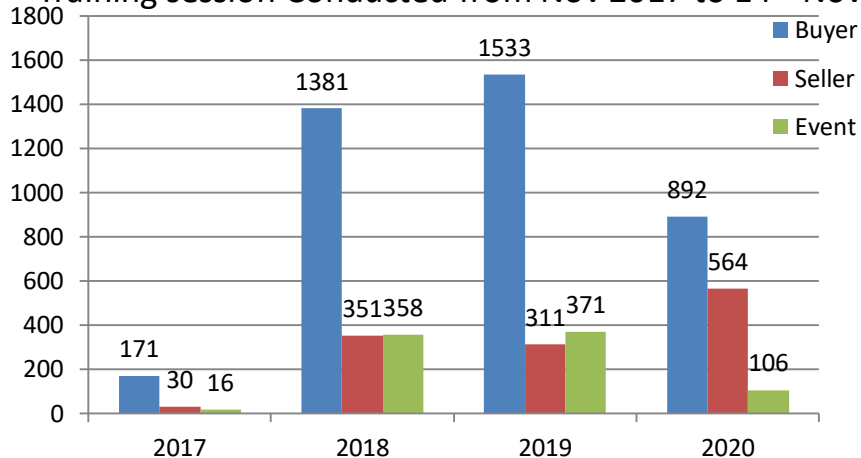

Training – Status Update

9th Nov to 14th Nov 2020

Training Session Update

Training session for WE 14th Nov 2020

	#TRG				Participant Count			
	Buyer	Seller	#Event	#Total	Buyer	Seller	Event	Total
MoU Total	20	8	-	28	1,048	981	-	2,029
Non-MoU Total	2	-	-	2	95	-	-	95
Grand Total	22	8	-	30	1,143	981	-	2,124

Training sessions conducted in past 4 week

	#TRG	#Event	Total Participants
WE 17 TH Oct 2020	47	1	3036
WE 24 TH Oct 2020	53	0	2773
WE 31 st Oct 2020	25	3	3196
WE 7 th Nov 2020	46	1	2796

Training session Conducted from Nov 2017 to 14th Nov2020