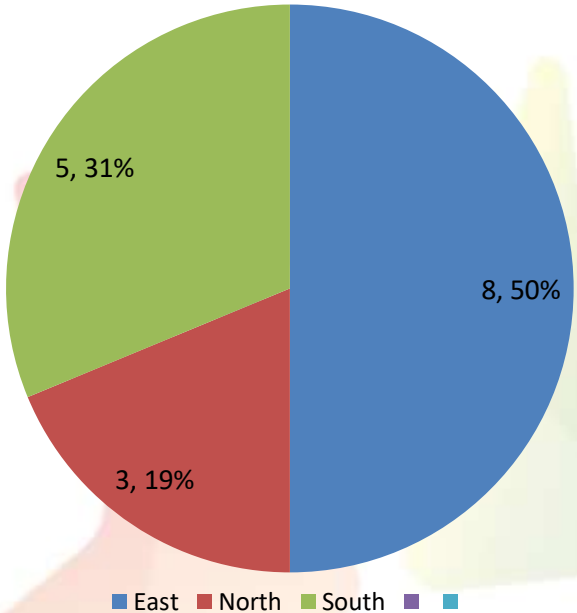

Training sessions conducted in past 4 week

	#TRG	#Event	Total Participants
WE 18 Mar 2023	34	6	1880
WE 25 Mar 2023	9	1	594
WE 01 Apr 2023	10	-	320
WE 08 Apr 2023	11	1	535

Training session Conducted from Aug 2022 to 15 Apr 2023

Special Drives for SHG/Weavers/Artisans/ODOP/MSE

Special Training/Event	
SHG	-
Artisans/Weavers	-
MSE	-
ODOP	-

#Trg/Event Count	10576
#Prticipant Count	539550

*As per data provided by business facilitators

State Wise Coverage

Zone	State Names	#TRG		#Event	Participant Count			
		Buyer	Seller		Buyer	Seller	Event	Total
East	Bihar	3	0		132	0		132
East	Odisha	3	0		183	0		183
South	Karnataka	3	0		60	0		60
North	Delhi	1	2		40	35		75
East	Chhattisgarh	1	0	1	18	0	70	88
South	Kerala	1	1		123	70		193
North	Himachal Pradesh							0
North	Uttarakhand							0
North	Punjab							0
North	Chandigarh							0
North	Haryana							0
North	Uttar Pradesh							0
East	Jharkhand							0
North	Madhya pradesh							0
West	Gujarat							0
West	Maharashtra							0
South	Tamil Nadu							0
South	Telangana							0
East	West Bengal							0
South	Andhra Pradesh							0
South	Puducherry							0
North								0
East	North East							0
North	Rajasthan							0
Mou Total		12	3	1	556	105	70	731