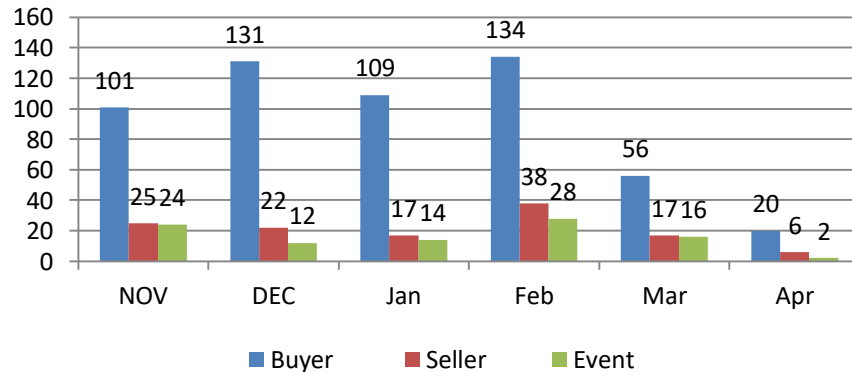

Weekly Training Report

10th Apr to 15th Apr 2023

Training Session Update

Training session for WE 15th Apr 2023

	#TRG				Participant Count			
	Buyer	Seller	#Event	#Total	Buyer	Seller	Event	Total
MoU Total	12	3	1	16	556	105	70	731
Non-MoU Total	-	-	-	-	-	-	-	-
Grand Total	12	3	1	16	556	105	70	731

Training sessions conducted in past 4 week

	#TRG	#Event	Total Participants
WE 18 Mar 2023	34	6	1880
WE 25 Mar 2023	9	1	594
WE 01 Apr 2023	10	-	320
WE 08 Apr 2023	11	1	535

Training session Conducted from Aug 2022 to 15 Apr 2023