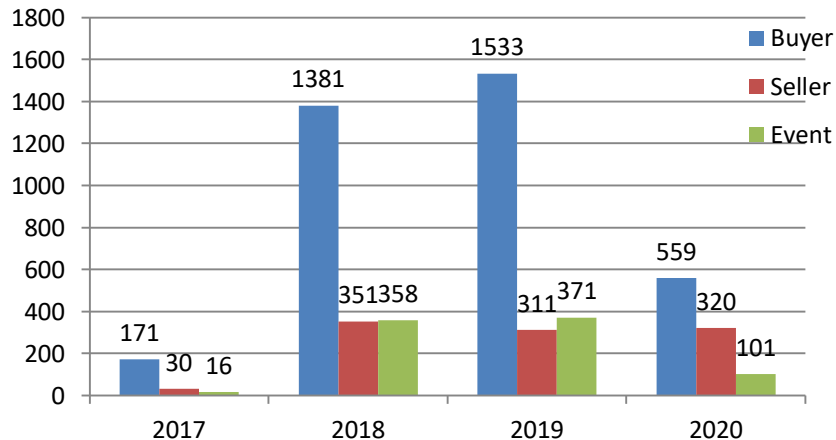

Training – Status Update

10th Aug to 15th Aug 2020

Training Session Update

Training session for WE 15th Aug 2020

	#TRG				Participant Count			
	Buyer	Seller	#Event	#Total	Buyer	Seller	Event	Total
MoU Total	12	21	5	38	1165	870	114	2149
Non-MoU Total	5	2	-	7	104	167	-	271
Grand Total	17	23	5	45	1269	1037	114	2420

Training sessions conducted in past 4 week

	#TRG	#Event	Total Participants
WE 18 th July 2020	50	0	5825
WE 25 th July 2020	35	0	824
WE 1 st Aug 2020	48	0	3978
WE 8 th Aug 2020	48	0	3016

Training session Conducted from Nov 2017 to 15th Aug 2020

Spot Registration *	
Buyer	42
Seller	23

#Trg/Event Count	5502
#Participant Count	250401

Training/Event plan for next 4 week

Planned Training/Event	
WE 23 th Aug 2020	26
WE 30 th Aug 2020	15
WE 6 th Sept 2020	13
WE 13 th Sept 2020	14