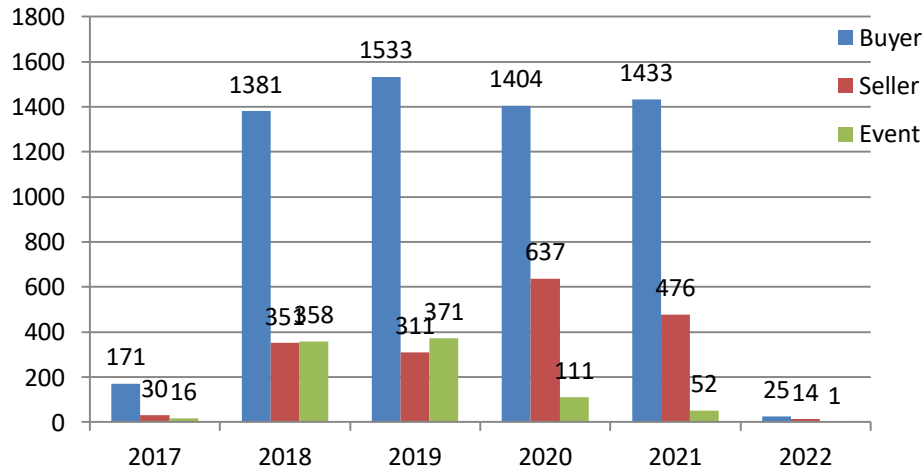

Training Session Update

Training session for WE 15 Jan 2022

	#TRG				Participant Count			
	Buyer	Seller	#Event	#Total	Buyer	Seller	Event	Total
MoU Total	14	8	-	22	628	381	-	1,009
Non-MoU Total	-	-	-	-	-	-	-	-
Grand Total	14	8	-	22	628	381	-	1,009

Training sessions conducted in past 4 week

	#TRG	#Event	Total Participants
WE 18 Dec 2021	18	2	1136
WE 25 Dec 2021	28	2	1262
WE 2 Jan 2022	14	1	856
WE 8 Jan 2022	17	1	932

Training session Conducted from Nov 2017 to 15 Jan 2022

Spot Registration*	
Buyer	3
Seller	0

#Trg/Event Count	8675
#Participant Count	418152

Training/Event plan for next 4 week

Planned Training/Event	
WE 16 Jan 2022	6
WE 23 Jan 2022	2
WE 30 Jan 2022	1
WE 5 Feb 2022	0

*As per data provided by business facilitators