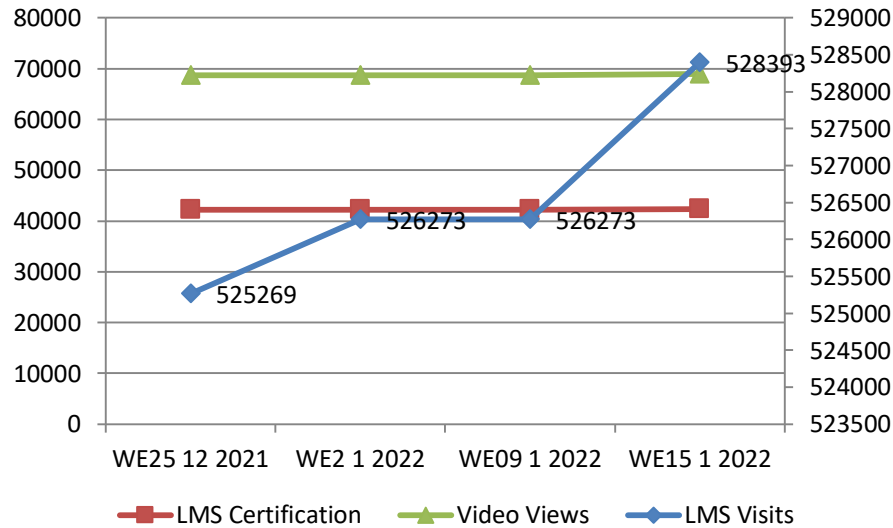

## Non-MoU States Coverage

State Names	#TRG Buyer	#TRG Seller	#Event Count	Buyer	Seller	Event	Total
Sikkim	0	0	0	0	0	0	0
Non-MoU Total	0	0	0	0	0	0	0

\*North East(Assam, Manipur, Arunachal Pradesh, Nagaland, Tripura, Meghalaya)  
 \*\* No Business Facilitator is deputed in the state. Training/Event is conducted as per request received from state.

## LMS Usage Trend - 4 Week Summary