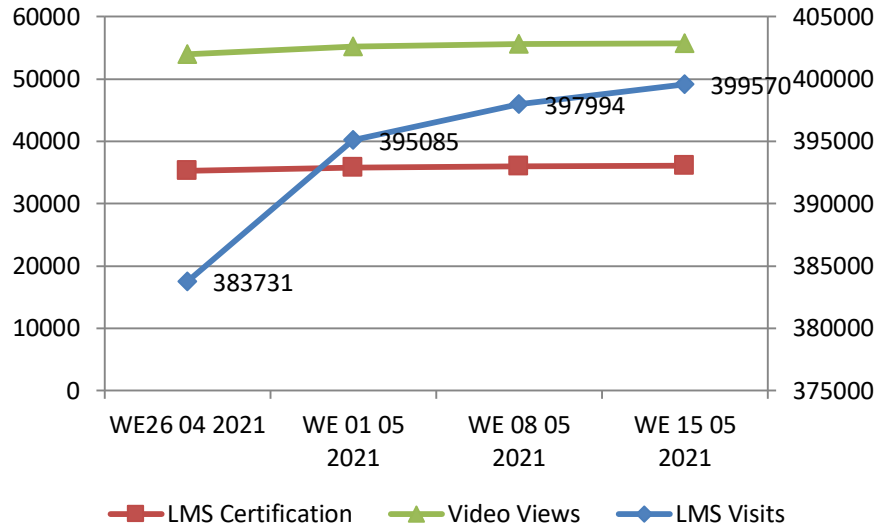

Training sessions conducted in past 4 week

	#TRG	#Event	Total Participants
WE 17 April 2021	30	0	531
WE 24 April 2021	35	0	1344
WE 1 st May 2021	36	0	1035
WE 8 th May 2021	31	0	1230

Training session Conducted from Nov 2017 to 15th May 2021

*As per data provided by business facilitators

State Wise Coverage

MoU States Coverage

State Names	#TRG		#Event	Participant Count			
	Buyer	Seller		Buyer	Seller	Event	Total
Delhi	4	2		129	210		339
Tamil Nadu	3	0		102	0		102
Karnataka	3	2		13	192		205
Uttarakhand	2	0		154	0		154
West Bengal	2	0		106	0		106
Odisha	1	1		9	96		105
Madhya pradesh	1	4		14	230		244
Maharashtra	1	1		36	72		108
North East	1	2		50	130		180
Haryana	0	1		0	160		160
Uttar Pradesh	0	2		0	35		35
Telangana	0	4		0	13		13
Himachal Pradesh							
Punjab							
Chandigarh							
Bihar							
Jharkhand							
Chhattisgarh							
Gujarat							
Andhra Pradesh							
Puducherry							
Kerala							
Rajasthan							
Jammu & Kashmir							
Goa							
Ladakh							
MoU Total	18	19	0	613	1138	0	1751

Non-MoU States Coverage

State Names	#TRG Buyer	#TRG Seller	#Event	Buyer	Seller	Event	Total
Sikkim	0	0	0	0	0	0	0
Non-MoU Total	-	-	-	-	-	-	0

*North East(Assam, Manipur, Arunachal Pradesh, Nagaland, Tripura, Meghalaya)

** No Business Facilitator is deputed in the state. Training/Event is conducted as per request received from state.

LMS Usage Trend - 4 Week Summary

LMS Weekly Status (Current vs. Previous week)

	WE 15 05 2021			WE 08 05 2021		
	Buyer	Seller	Institute	Buyer	Seller	Institute
Visits	221164	96717	81689	220791	95933	81270
Silver Certificates	13022	4854	2463	13007	4809	2455
Gold Certificates	10964	2968	1858	10944	2934	1850
Video Views	31733	13991	10006	31665	13942	10006