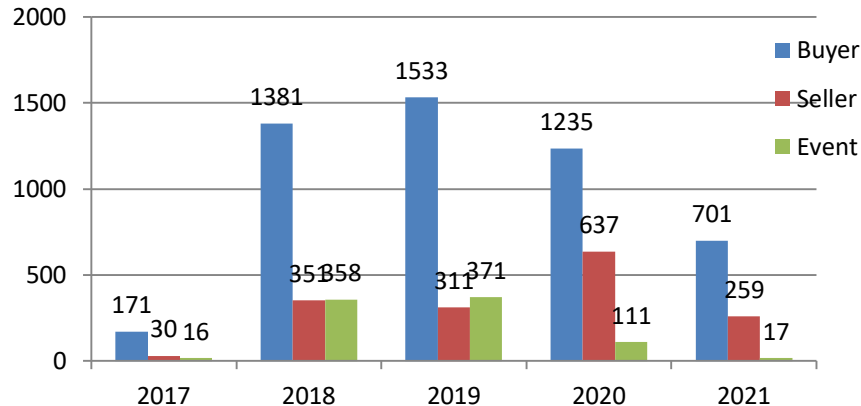

Training – Status Update

10th to 15th May 2021

Training Session Update

Training session for WE 15th May 2021

	#TRG				Participant Count			
	Buyer	Seller	#Event	#Total	Buyer	Seller	Event	Total
MoU Total	18	19	-	37	613	1,138	-	1,751
Non-MoU Total	-	-	-	-	-	-	-	-
Grand Total	18	19	-	37	613	1,138	-	1,751

Training sessions conducted in past 4 week

	#TRG	#Event	Total Participants
WE 17 April 2021	30	0	531
WE 24 April 2021	35	0	1344
WE 1 st May 2021	36	0	1035
WE 8 th May 2021	31	0	1230

Training session Conducted from Nov 2017 to 15th May 2021