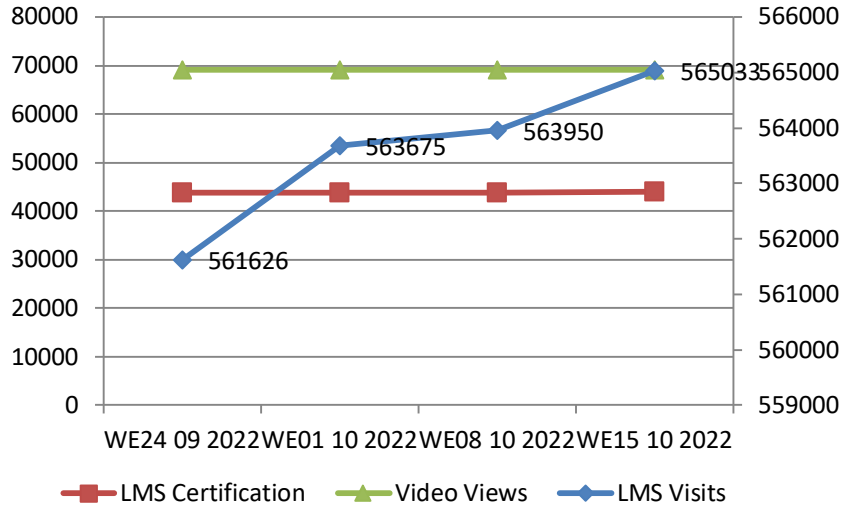

LMS Usage Trend - 4 Week Summary

LMS Weekly Status (Current vs. Previous week)

	WE15102022			WE08102022		
	Buyer	Seller	Institute	Buyer	Seller	Institute
Visits	277416	178033	109584	277128	177652	109170
Silver Certificates	14755	7185	2778	14748	7176	2778
Gold Certificates	12331	4772	2097	12326	4770	2097
Video Views	38053	19658	11330	38053	19658	11330