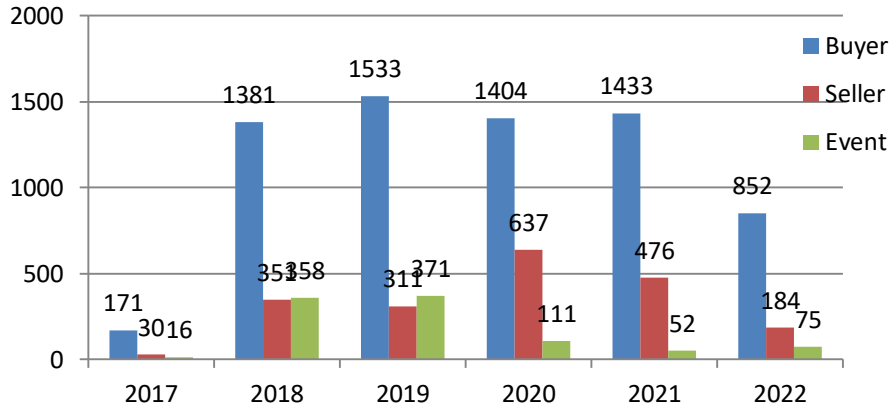

Training – Status Update

10th Oct to 15th Oct 2022

Training Session Update

Training session for WE 15th Oct 2022

	#TRG				Participant Count			
	Buyer	Seller	#Event	#Total	Buyer	Seller	Event	Total
MoU Total	18	3	2	23	762	133	670	1,565
Non-MoU Total	-	-	-	-	-	-	-	-
Grand Total	18	3	2	23	762	133	670	1,565

Training sessions conducted in past 4 week

	#TRG	#Event	Total Participants
WE 17 Sep 2022	17	3	2541
WE 24 Sep 2022	16	14	1563
WE 01 Oct 2022	42	15	4277
WE 08 Oct 2022	11	-	583

Training session Conducted from Nov 2017 to 15 Oct 2022