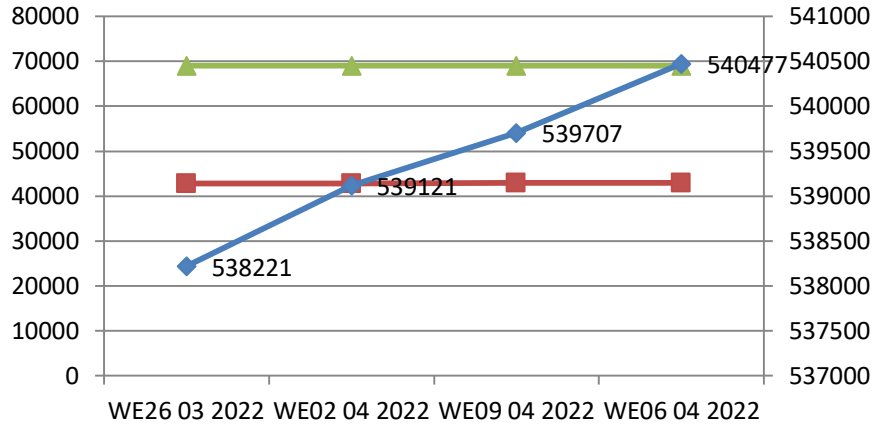

LMS Usage Trend - 4 Week Summary

■ LMS Certification
▲ Video Views
◆ LMS Visits

LMS Weekly Status (Current vs. Previous week)

	WE16042022			WE09042022		
	Buyer	Seller	Institute	Buyer	Seller	Institute
Visits	267909	170404	102164	267828	170248	101631
Silver Certificates	14492	6915	2733	14486	6903	2733
Gold Certificates	12148	4599	2044	12143	4589	2044
Video Views	38053	19658	11330	38053	19658	11330