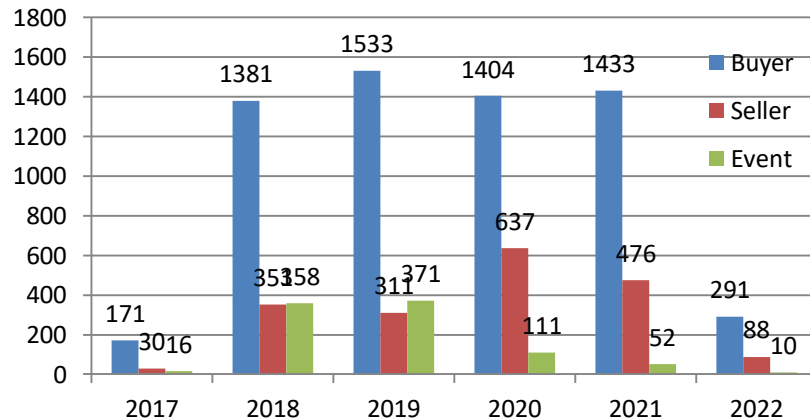

Training – Status Update

11th to 16th April 2022

Training Session Update

Training session for WE 16th April 2022

	#TRG				Participant Count			
	Buyer	Seller	#Event	#Total	Buyer	Seller	Event	Total
MoU Total	10	2	-	12	365	76	-	441
Non-MoU Total	-	-	-	-	-	-	-	-
Grand Total	10	2	-	12	365	76	-	441

Training sessions conducted in past 4 week

	#TRG	#Event	Total Participants
WE 19 Mar 2022	12	1	1373
WE 26 Mar 2022	28	2	6773
WE 02 Apr 2022	60	2	2727
WE 09 Apr 2022	20	-	645

Training session Conducted from Nov 2017 to 16 April 2022