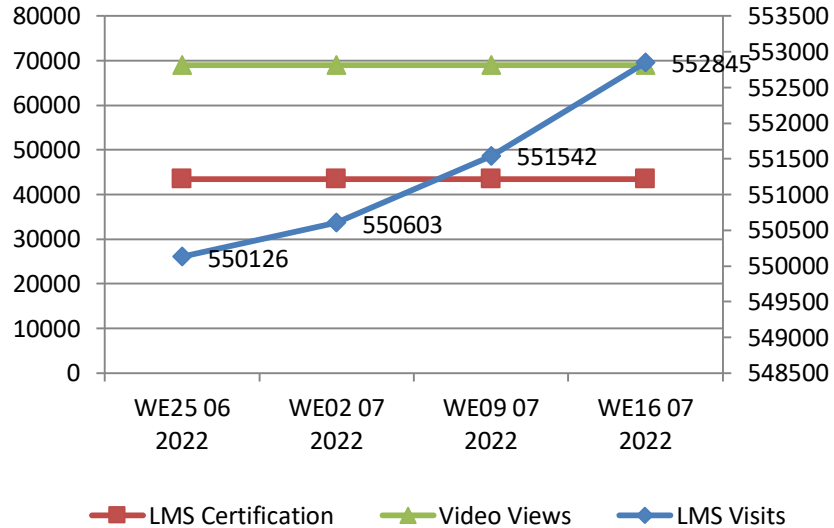

LMS Usage Trend - 4 Week Summary

LMS Weekly Status (Current vs. Previous week)

	WE16072022			WE09072022		
	Buyer	Seller	Institute	Buyer	Seller	Institute
Visits	271975	174390	106480	271650	174104	105788
Silver Certificates	14642	7085	2746	14637	7074	2746
Gold Certificates	12246	4721	2067	12240	4714	2067
Video Views	38053	19658	11330	38053	19658	11330