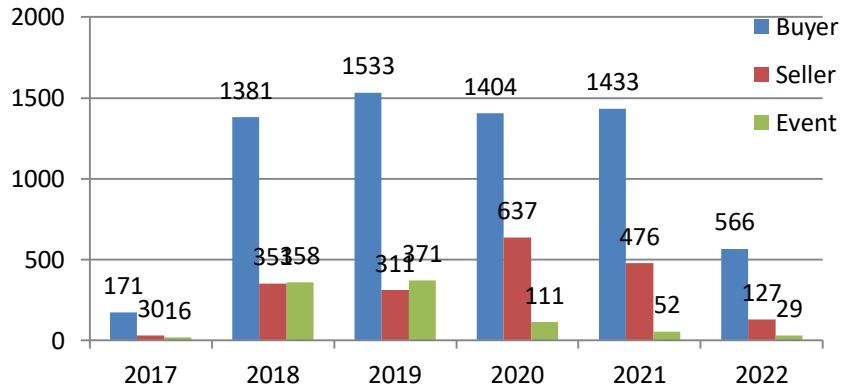

Training – Status Update

11th to 16th July 2022

Training Session Update

Training session for WE 16th July 2022

	#TRG				Participant Count			
	Buyer	Seller	#Event	#Total	Buyer	Seller	Event	Total
MoU Total	20	7	-	27	892	321	-	1,213
Non-MoU Total	2	-	-	2	69	-	-	69
Grand Total	22	7	-	29	961	321	-	1,282

Training sessions conducted in past 4 week

	#TRG	#Event	Total Participants
WE 18 June 2022	18	2	947
WE 25 June 2022	27	-	1227
WE 02 July 2022	20	1	1507
WE 09 July 2022	25	2	1348

Training session Conducted from Nov 2017 to 16 July 2022