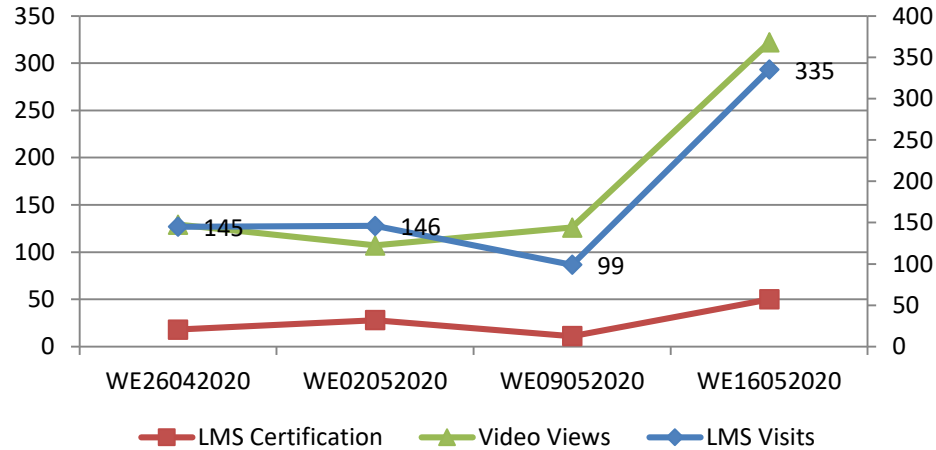

*As per data provided by business facilitators

State Wise Coverage

MoU States Coverage

State Names	# Training			# Participants			Total
	Buyer	Seller	#Event	Buyer	Seller	Event	Total
Haryana	1			35	0		35
Maharashtra	1			13	0		13
Tamil Nadu	1			7	0		7
West Bengal	1			4	0		4
Delhi		2		0	140		140
North East		2		0	102		102
Himachal Pradesh							-
Uttarakhand							-
Punjab							-
Chandigarh							-
Uttar Pradesh							-
Bihar							-
Odisha							-
Jharkhand							-
Madhya pradesh							-
Chhattisgarh							-
Gujarat							-
Telangana							-
Andhra Pradesh							-
Puducherry							-
Andaman & Nicobar							-
	4	4	0	59	242	0	301

Non-MoU States Coverage

State Names	#TRG		#Event	Participant Count			
	Buyer	Seller		Buyer	Seller	Event	Total
Karnataka	0	4		0	29		29
Kerala							-
Rajasthan							-
Jammu & Kashmir							-
Goa							-
Sikkim							-
Ladakh	-	4	-	-	29	-	29
Non-MoU Total	-	4	-	-	29	-	29

*North East(Assam, Manipur, Arunachal Pradesh, Nagaland, Tripura, Meghalaya)

** No Business Facilitator is deputed in the state. Training/Event is conducted as per request received from state.

LMS Usage Trend - 4 Week Summary