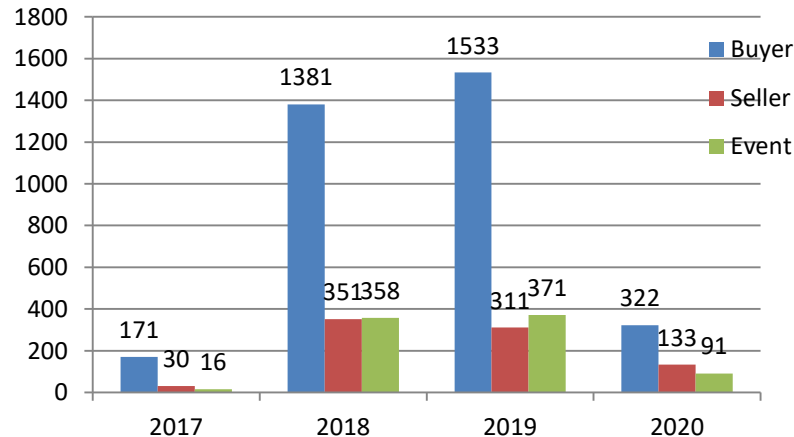

Training – Status Update

11th May to 16th May 2020

Training Session Update

Training session for WE 16th May 2020

	#TRG				Participant Count			
	Buyer	Seller	#Event	#Total	Buyer	Seller	Event	Total
MoU Total	4	4	-	8	59	242	-	301
Non-MoU Total	-	4	-	4	-	29	-	29
Grand Total	4	8	-	12	59	271	-	330

Training sessions conducted in past 4 week

	#TRG	#Event	Total Participants
WE 18 th April 2020	12	0	452
WE 25 th April 2020	8	0	285
WE2 nd May 2020	10	0	1007
WE9 th May 2020	10	0	622

Training session Conducted from Nov 2017 to 16th May 2020

Spot Registration *	
Buyer	14
Seller	50

#Trg/Event Count	5068
#Participant Count	224034

Training/Event plan for next 4 week

Planned Training/Event	
WE 23 rd May 2020	10
WE 30 th May 2020	1
WE 7 th June 2020	0
WE 14 th June 2020	0