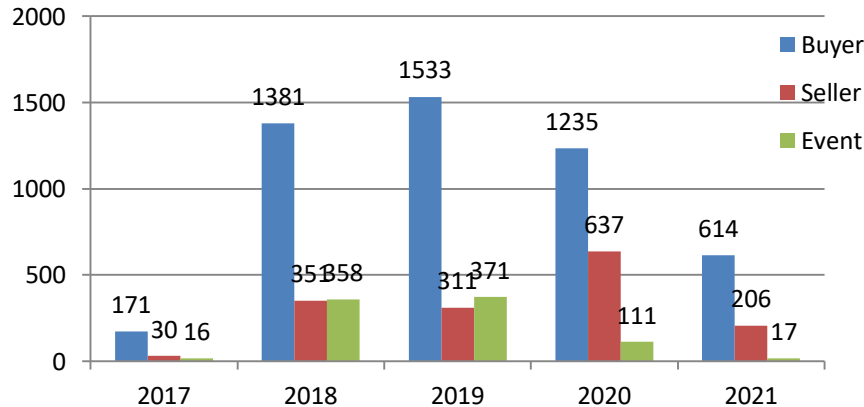

Training – Status Update

12th to 17th April 2021

Training Session Update

Training session for WE 17 April 2021

	#TRG				Participant Count			
	Buyer	Seller	#Event	#Total	Buyer	Seller	Event	Total
MoU Total	23	6	-	29	341	170	-	511
Non-MoU Total	1	-	-	1	20	-	-	20
Grand Total	24	6	-	30	361	170	-	531

Training sessions conducted in past 4 week

	#TRG	#Event	Total Participants
WE 20 March 2021	66	2	4151
WE 27 March 2021	46	2	2314
WE 3 April 2021	14	1	423
WE 10 April 2021	35	1	2407

Training session Conducted from Nov 2017 to 17 April 2021