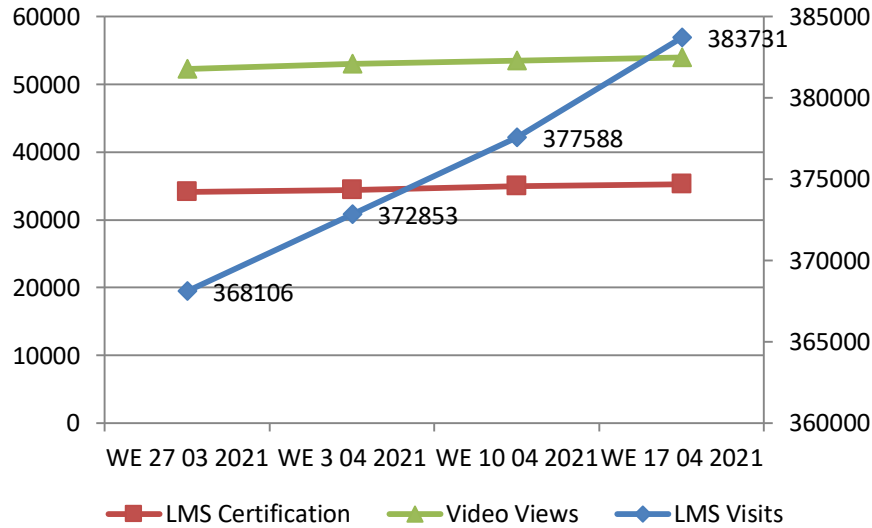

Training sessions conducted in past 4 week

	#TRG	#Event	Total Participants
WE 20 March 2021	66	2	4151
WE 27 March 2021	46	2	2314
WE 3 April 2021	14	1	423
WE 10 April 2021	35	1	2407

Training session Conducted from Nov 2017 to 17 April 2021

*As per data provided by business facilitators

State Wise Coverage

MoU States Coverage

State Names	#TRG		#Event	Participant Count			
	Buyer	Seller		Buyer	Seller	Event	Total
Delhi	5	1		118	35		153
Madhya pradesh	4	2		26	60		86
Maharashtra	2	0		37	0		37
North East	2	0		60	0		60
Karnataka	2	0		6	0		6
Himachal Pradesh	1	0		31	0		31
Uttarakhand	1	0		5	0		5
Chandigarh	1	0		12	0		12
Uttar Pradesh	1	1		15	15		30
Odisha	1	0		20	0		20
Tamil Nadu	1	0		1	0		1
Goa	1	0		3	0		3
Kerala	1	0		7	0		7
Telangana	0	2		0	60		60
Punjab							
Haryana							
Bihar							
Jharkhand							
Chhattisgarh							
Gujarat							
West Bengal							
Andhra Pradesh							
Puducherry							
Rajasthan							
Jammu & Kashmir							
Ladakh							
MoU Total	23	6	0	341	170	0	511

Non-MoU States Coverage

State Names	#TRG		#Event	Participant Count			
	Buyer	Seller		Buyer	Seller	Event	Total
Sikkim	1	0		20	0		
Non-MoU Total	1	0	0	20	0	0	20

*North East(Assam, Manipur, Arunachal Pradesh, Nagaland, Tripura, Meghalaya)
 ** No Business Facilitator is deputed in the state. Training/Event is conducted as per request received from state.

LMS Usage Trend - 4 Week Summary

LMS Weekly Status (Current vs. Previous week)

	WE 17 04 2021			WE 10 04 2021		
	Buyer	Seller	Institute	Buyer	Seller	Institute
Visits	216301	88902	78528	213866	85337	78385
Silver Certificates	12857	4596	2425	12808	4474	2421
Gold Certificates	10834	2743	1821	10788	2636	1817
Video Views	30822	13362	9810	30591	13181	9785