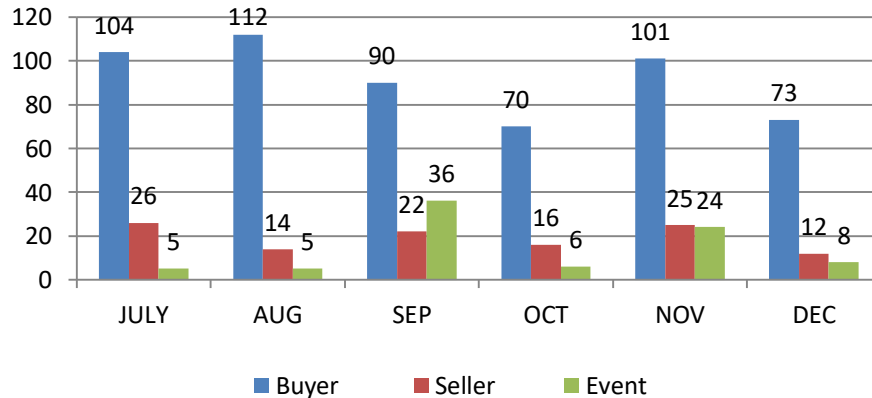

Training Session Update

Training session for WE 17th Dec 2022

	#TRG				Participant Count			
	Buyer	Seller	#Event	#Total	Buyer	Seller	Event	Total
MoU Total	43	10	6	59	2,233	522	475	3,230
Non-MoU Total	-	-	-	-	-	-	-	-
Grand Total	43	10	6	59	2,233	522	475	3,230

Training sessions conducted in past 4 week

	#TRG	#Event	Total Participants
WE 19 Nov 2022	28	4	1441
WE 26 Nov 2022	37	3	2666
WE 03 Dec 2022	27	6	1834
WE 10 Dec 2022	23	1	1610

Training session Conducted from July 2022 to 17 Dec 2022

Special Drives for SHG/Weavers/Artisans/ODOP/MSE

Special Training/Event	
SHG	1
Artisans/Weavers	-
MSE	2
ODOP	1

#Trg/Event Count	10047
#Participant Count	511010

*As per data provided by business facilitators