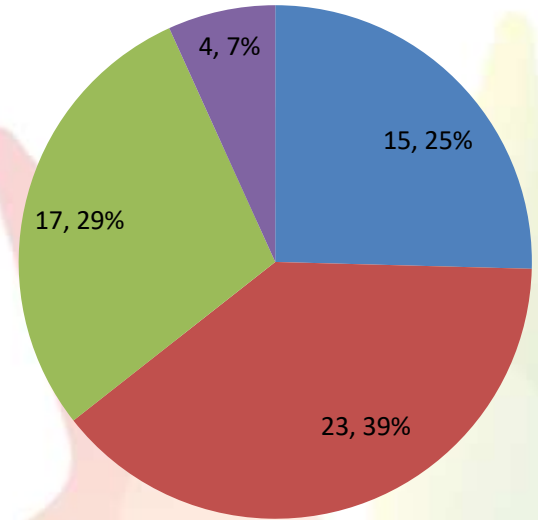

## Special Drives for SHG/Weavers/Artisans/ODOP/MSE

Special Training/Event	
SHG	1
Artisans/Weavers	-
MSE	2
ODOP	1

#Trg/Event Count	10047
#Participant Count	511010

\*As per data provided by business facilitators

# State Wise Coverage

Zone	State Names	#TRG		#Event	Participant Count			
		Buyer	Seller		Buyer	Seller	Event	Total
South	Karnataka	5	0	1	141	0	30	171
North	Delhi	4	1	1	97	14	120	231
South	Telangana	2	0	1	60	0	100	160
North	Chandigarh	1	0	1	24	0	85	109
West	Maharashtra	1	2	1	317	146	90	553
South	Tamil Nadu	1	0	1	12	0	50	62
East	Jharkhand	7	3		664	109		773
South	Kerala	3	0		143	0		143
North	Rajasthan	3	1		80	60		140
South	Goa	3	0		148	0		148
North	Haryana	2	0		65	0		65
North	Uttar Pradesh	2	2		80	38		118
North	Madhya pradesh	2	1		59	155		214
East	West Bengal	2	0		63	0		63
North	Uttarakhand	1	0		54	0		54
North	Punjab	1	0		135	0		135
East	Bihar	1	0		50	0		50
East	Odisha	1	0		19	0		19
East	Chhattisgarh	1	0		22	0		22
North	Himachal Pradesh							0
West	Gujarat							0
South	Puducherry							0
North East	North East							0
<b>Mou Total</b>		<b>43</b>	<b>10</b>	<b>6</b>	<b>2233</b>	<b>522</b>	<b>475</b>	<b>3230</b>