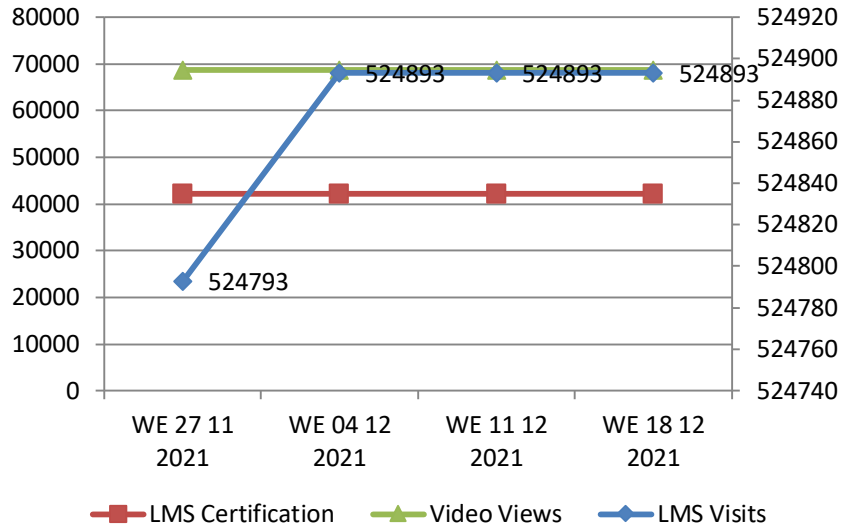

LMS Usage Trend - 4 Week Summary

LMS Weekly Status (Current vs. Previous week)

	WE 18 12 2021			WE 11 12 2021		
	Buyer	Seller	Institute	Buyer	Seller	Institute
Visits	261591	163525	99777	261591	163525	99777
Silver Certificates	14324	6701	2727	14321	6695	2727
Gold Certificates	11986	4375	2038	11983	4370	2038
Video Views	37813	19552	11330	37813	19552	11330