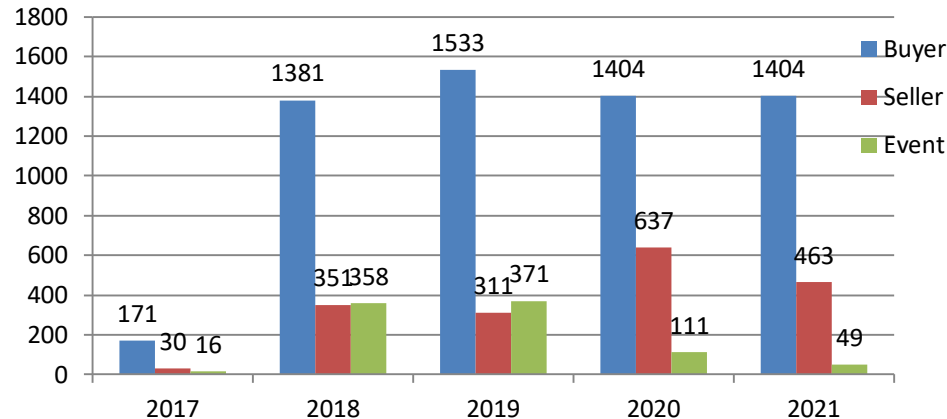

Training – Status Update

13th to 18th Dec 2021

Training Session Update

Training session for WE 18 Dec Nov 2021

	#TRG				Participant Count			
	Buyer	Seller	#Event	#Total	Buyer	Seller	Event	Total
MoU Total	18	2	-	20	966	170	-	1,136
Non-MoU Total	-	-	-	-	-	-	-	-
Grand Total	18	2	-	20	966	170	-	1,136

Training sessions conducted in past 4 week

	#TRG	#Event	Total Participants
WE 20 Nov 2021	36		1933
WE 27 Nov 2021	32		1431
WE 4 Dec 2021	25		1330
WE 11 Dec 2021	24	1	978

Training session Conducted from Nov 2017 to 18 Dec 2021