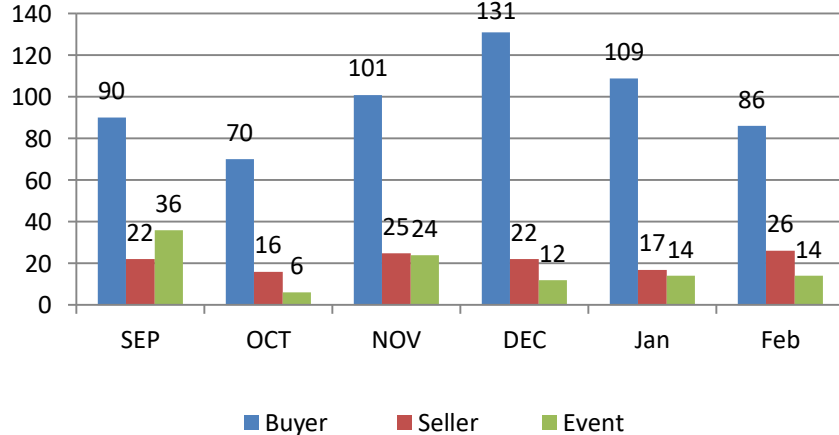

Training Session Update

Training session for WE 18th Feb 2023

	#TRG				Participant Count			
	Buyer	Seller	#Event	#Total	Buyer	Seller	Event	Total
MoU Total	18	8	-	26	683	419	-	1,102
Non-MoU Total	-	-	-	-	-	-	-	-
Grand Total	18	8	-	26	683	419	-	1,102

Training sessions conducted in past 4 week

	#TRG	#Event	Total Participants
WE 21 Jan 2023	34	5	2815
WE 28 Jan 2023	32	1	2357
WE 04 Feb 2023	62	12	4667
WE 11 Feb 2023	24	2	1104

Training session Conducted from Aug 2022 to 18 Feb 2023

Special Drives for SHG/Weavers/Artisans/ODOP/MSE

Special Training/Event	
SHG	-
Artisans/Weavers	1
MSE	2
ODOP	-

#Trg/Event Count	10385
#Participant Count	529649

*As per data provided by business facilitators