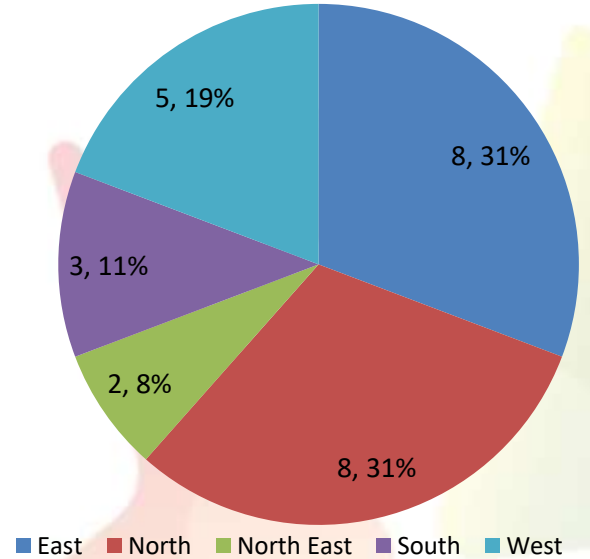

## Special Drives for SHG/Weavers/Artisans/ODOP/MSE

Special Training/Event	
SHG	-
Artisans/Weavers	1
MSE	2
ODOP	-

#Trg/Event Count	10385
#Participant Count	529649

\*As per data provided by business facilitators

# State Wise Coverage

Zone	State Names	#TRG		#Event	Participant Count			
		Buyer	Seller		Buyer	Seller	Event	Total
North	Rajasthan	4	0		95	0		95
West	Maharashtra	3	2		168	156		324
North	Uttarakhand	2	0		28	0		28
East	Jharkhand	2	1		86	34		120
East	Chhattisgarh	2	0		93	0		93
North		2	0		30	0		30
East	North East	2	0		30	0		30
North	Delhi	1	0		100	0		100
South	Tamil Nadu	1	0		48	0		48
South	Telangana	1	0		35	0		35
North	Haryana	0	1		0	26		26
East	Odisha	0	3		0	179		179
South	Goa	0	1		0	24		24
North	Himachal Pradesh							0
North	Punjab							0
North	Chandigarh							0
North	Uttar Pradesh							0
East	Bihar							0
North	Madhya pradesh							0
West	Gujarat							0
East	West Bengal							0
South	Karnataka							0
South	Kerala							0
North	Jammu & Kashmir							0
<b>Mou Total</b>		<b>18</b>	<b>8</b>	<b>0</b>	<b>683</b>	<b>419</b>	<b>0</b>	<b>1102</b>