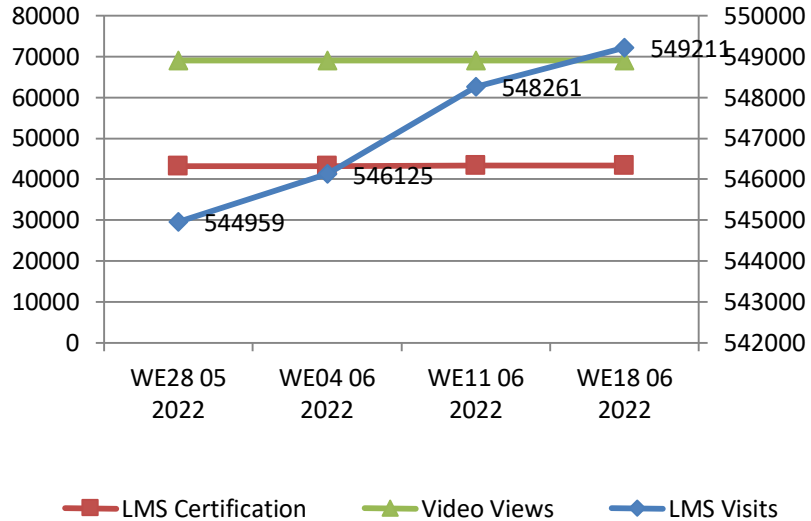

Non-MoU States Coverage

State Names	#TRG Buyer	#TRG Seller	#Event Count	Buyer	Seller	Event	Total
Sikkim	0	0	0	0	0	0	0
Non-MoU Total	0	0	0	0	0	0	0

*North East(Assam, Manipur, Arunachal Pradesh, Nagaland, Tripura, Meghalaya)
 ** No Business Facilitator is deputed in the state. Training/Event is conducted as per request received from state.

LMS Usage Trend - 4 Week Summary

LMS Weekly Status (Current vs. Previous week)

	WE18062022			WE11062022		
	Buyer	Seller	Institute	Buyer	Seller	Institute
Visits	270854	173323	105034	270693	172669	104899
Silver Certificates	14616	7029	2739	14607	7011	2738
Gold Certificates	12229	4676	2060	12223	4662	2060
Video Views	38053	19658	11330	38053	19658	11330