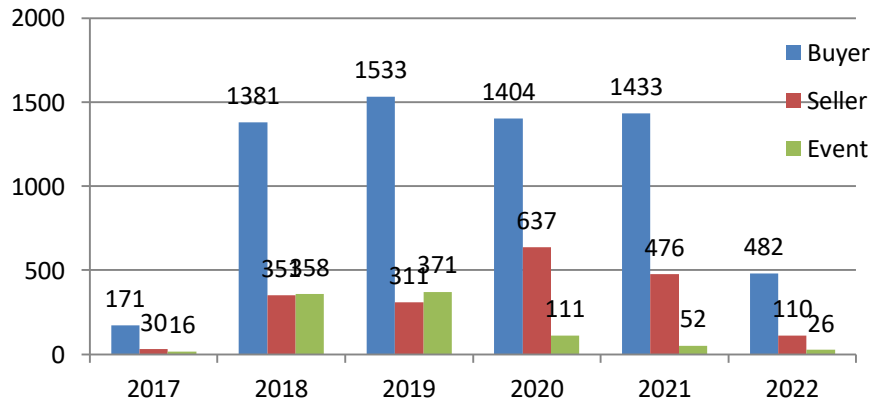

Training – Status Update

13th to 18th June 2022

Training Session Update

Training session for WE 18th June 2022

	#TRG				Participant Count			
	Buyer	Seller	#Event	#Total	Buyer	Seller	Event	Total
MoU Total	17	1	2	20	792	15	140	947
Non-MoU Total	-	-	-	-	-	-	-	-
Grand Total	17	1	2	20	792	15	140	947

Training sessions conducted in past 4 week

	#TRG	#Event	Total Participants
WE 21 May 2022	33	1	1355
WE 28 May 2022	31	1	1391
WE 04 June 2022	18	-	1317
WE 11 June 2022	27	1	937

Training session Conducted from Nov 2017 to 18 June 2022